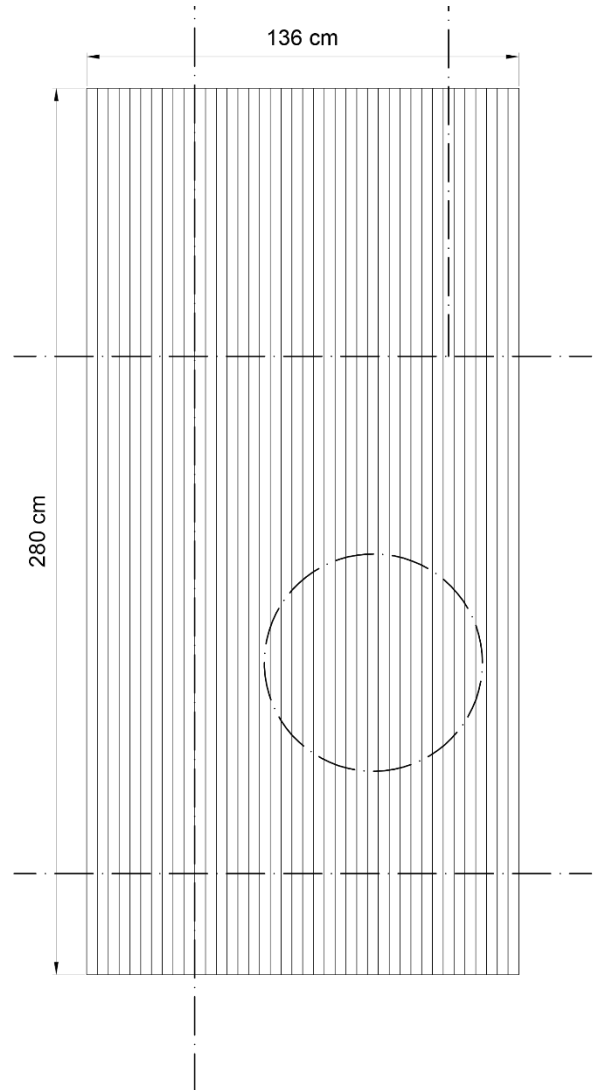

**NAME:**

MILLERIGHE

**DESCRIPTION:**

Thermobonded sound-absorbing monomateric panel

**APPLICATION:**

- Wall with Velcro

**STANDARD DIMENSIONS:**

**CUSTOMIZED CUT:**

**DIMENSIONS:**

Standard: L 136 x H 280 x THK 1 cm - L 53.5 x H 110.2 x THK 0.43 in

Velvet: L 132,6 x H 280 x ± SP 1 cm - L 52.2 x H 110.2 x THK 0.43 in

PETfabric: L 125,8 x H 280 x ± SP 1 cm - L 49.52 x H 110.2 x THK 0.43 in

CUSTOM: *Laser cuts can be made with customized dimensions*

**WEIGHT:**

- 2,5 Kg/m<sup>2</sup>
- 0.51 lb/ft<sup>2</sup>

**COMPOSITION:**

- Main core: sound absorbing material made of 100% recycled material, polyester

**THICKNESS**  
gr / mtl 460 ± 10%

**WIDTH**  
cm 140 ± 2% | " 55 ± 2%