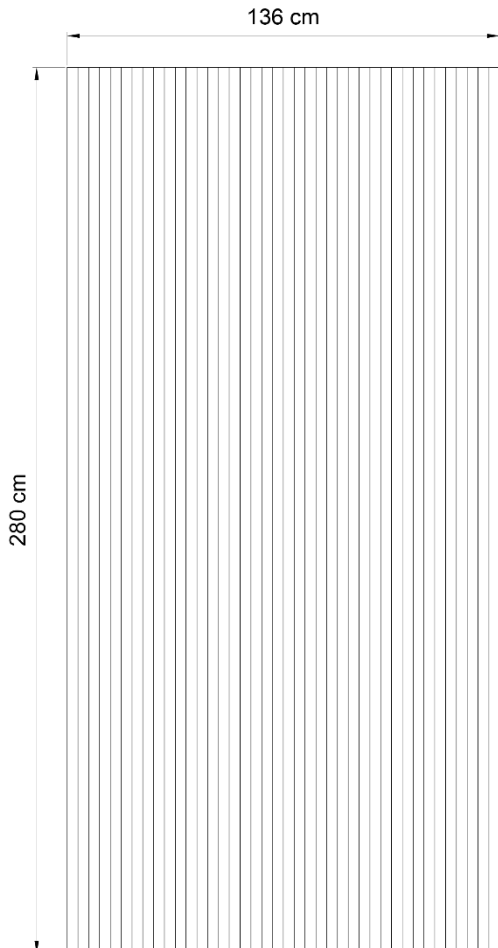

STANDARD DIMENSIONS: