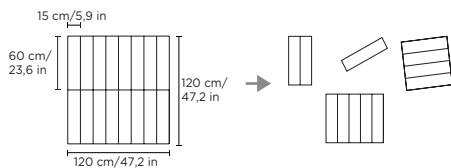

ECOwall

slalom[®]
acoustic & partition systems

ECOWALL

PRODUCT CORE

cm 120 x H 120 x SP 2 | in 47.2 x H 47.2 x TH
0.79

O Set da 4 | or Set of 4

$\alpha_w = 0,75$ | NRC = 0,70

FELTRI & TESSUTI | FELTS & FABRICS