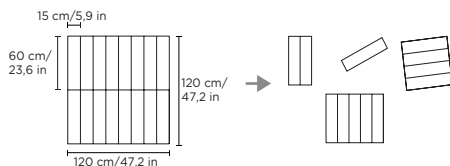

ECOwall

slalom[®]
acoustic & partition systems

ECOWALL

PRODUCT CORE

cm 120 x H 120 x SP 2 | in 47.2 x H 47.2 x TH
0.79

O Set da 4 | or Set of 4

$\alpha_w = 0,75$ | NRC = 0,70

FELTRI & TESSUTI | FELTS & FABRICS

TECHO

ECOWALL

PRODUCT CORE

cm 120 x H 120 x SP 2 | in 47.2 x H 47.2 x TH 0.79

O Set da 4 | or Set of 4

$\alpha_w = 0,75$ | NRC = 0,70

FELTRI & TESSUTI | FELTS & FABRICS

CAT A: ECOfelt, PETfelt, Velvet, Trevira, PETcolor, PETfabric