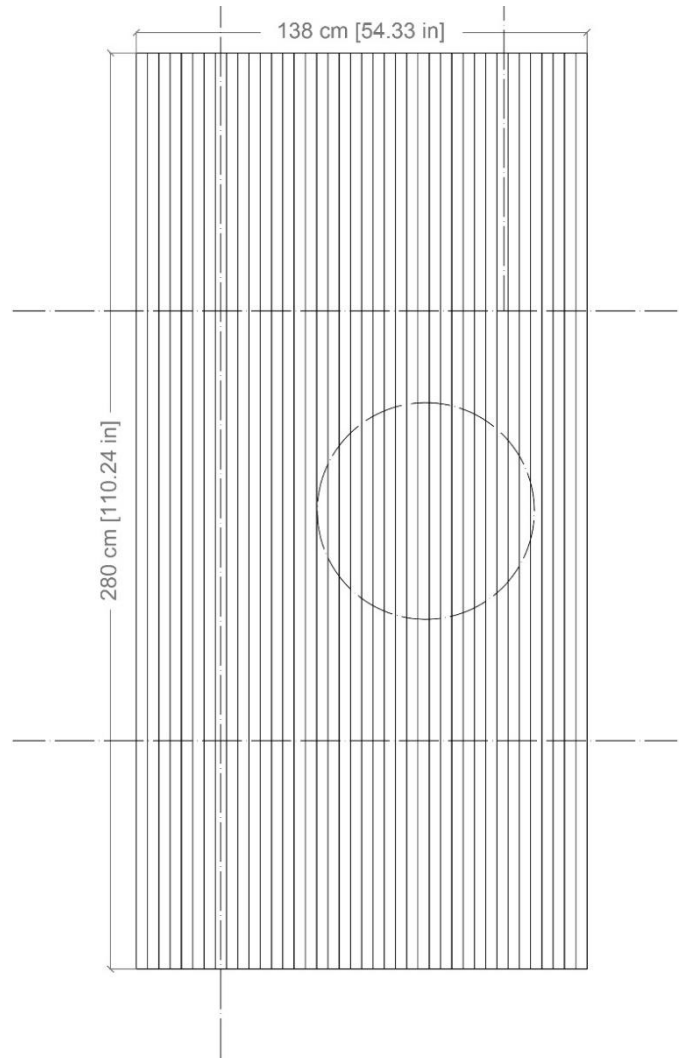

## STANDARD DIMENSION:

## CUSTOMIZED CUT:

6.9 cm [2.71 in]

## DIMENSIONS:

Standard: L 138 x H 280 x THK 1,9 cm - L 54.33 x H 110.2 x THK 0.75 in

PETfabric: L 131,1 x H 280 x SP 1,9 cm - L 51.61 x H 110.2 x THK 0.75 in

CUSTOM: Laser cuts can be made with customized dimensions

## WEIGHT:

- 2,5 Kg/m<sup>2</sup>
- 0.51 lb/ft<sup>2</sup>