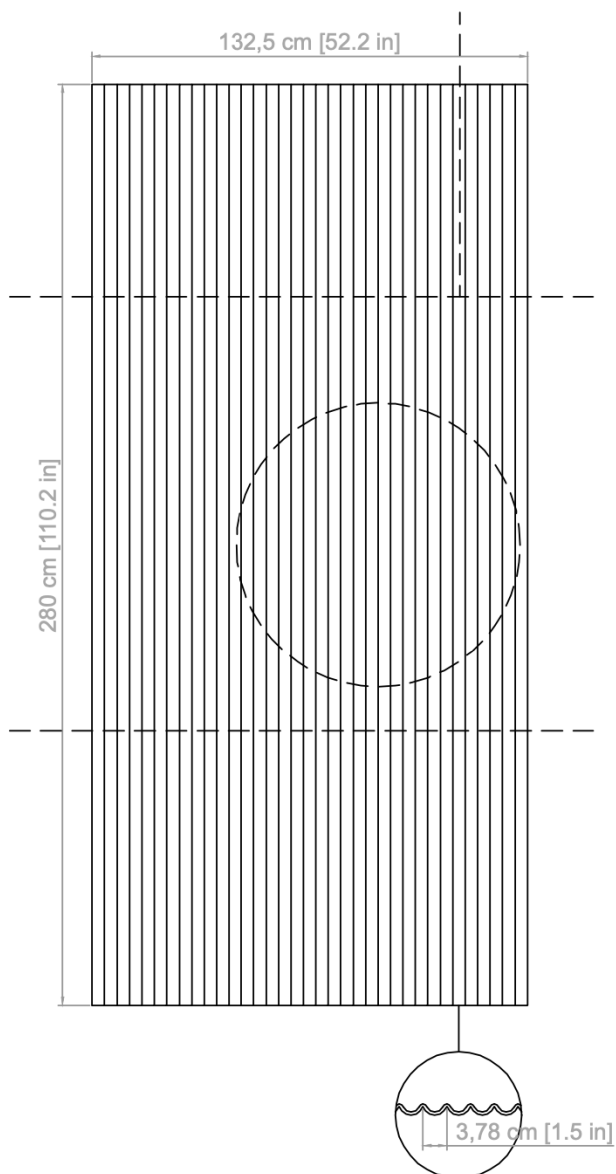

## STANDARD DIMENSION:

## DIMENSIONS:

Standard: L 132,5 x H 280 x THK 1,2 cm - L 52.2 x H 110.2 x THK 0.47 in

CUSTOM: Laser cuts can be made with customized dimensions

## WEIGHT:

- 2,5 Kg/m<sup>2</sup>
- 0.51 lb/ft<sup>2</sup>