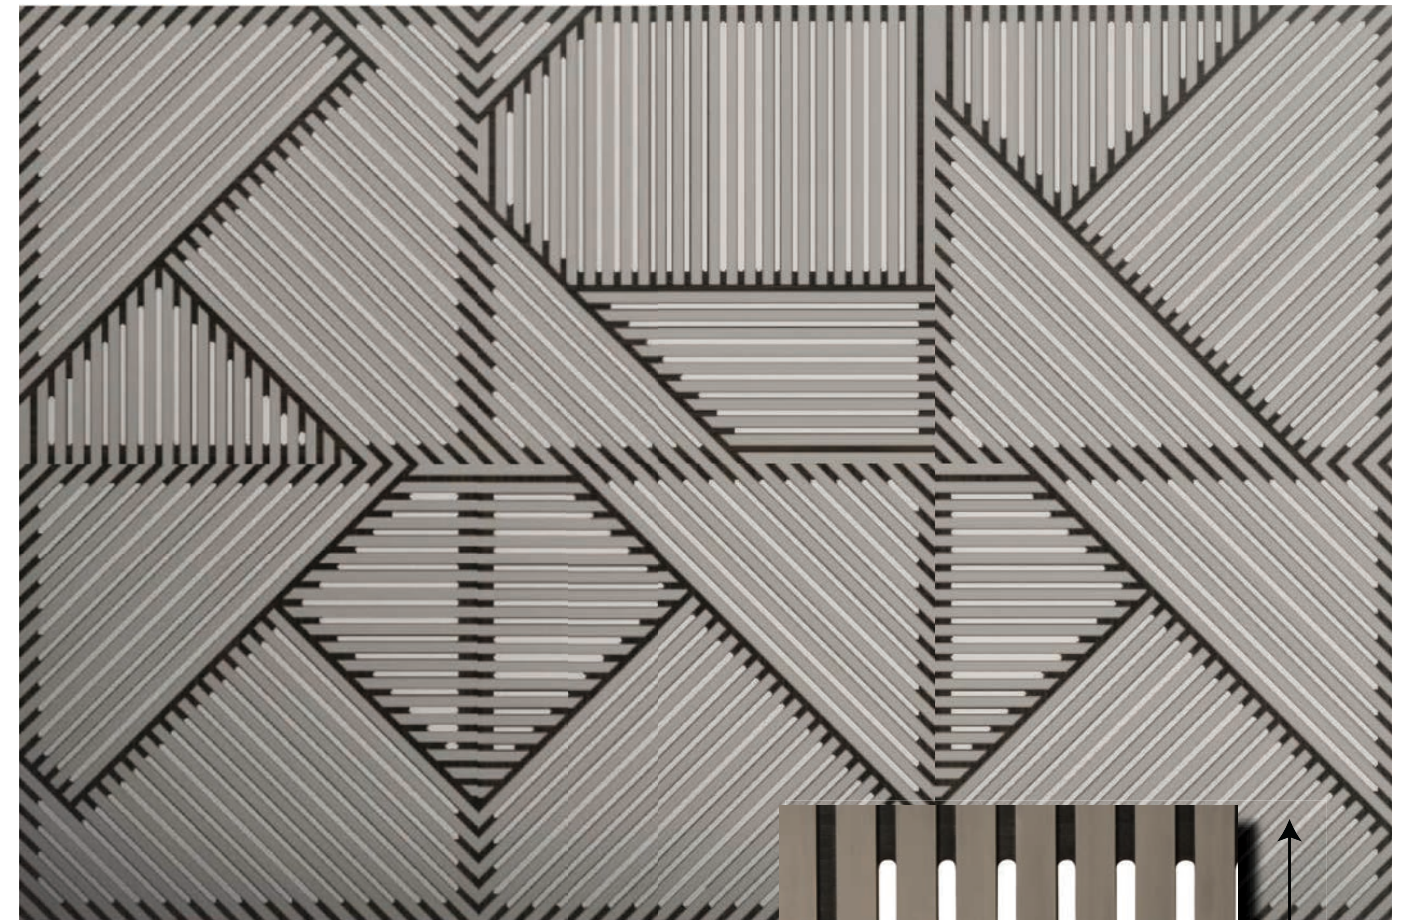

Design a **Futura**® or **FuturaSound**® Wall
 online tool: design.plyboo.com/futura

Modular Architectural Wall System

by Smith & Fong Plyboo®

- 6 unique patterns (1, 2, 3 are foundation designs) 4, 5, 6 mirror the foundation patterns to create dynamic images
- Develop unique compositions working with repeating, randomized or rotating panels
- Ideal for wall, ceiling, and millwork applications offering ease of use in many concepts
- 8 beautiful colors available: use one color or multiple colors in your layout
- Standard panel is class C, class A or B available by request
- Easy installation with z-clip or similar system, can be used in 4' x 4' lay in ceiling grids or screw to ceiling structure
- FSC available, EPD and Life-Cycle Analysis
- All panels are ¾" x 47¾" x 47¾" 100% Realcore® Plyboo® bamboo
- All panels have face lines that are 1¼" wide, grooves that are ⅝" wide, cut-outs in FuturaSound are ⅝" wide and various lengths depending on the design pattern
- Solid border lines on FuturaSound are 2" from the edge of the panel at the perimeter and where there are solid lines in the design

Smith & Fong Plyboo®

394 Bel Marin Keys Blvd. #6 | Novato CA 94949 | 415.896.0577 | info@plyboo.com

Futura®

Color: Greige Noir

FuturaSound®

Acoustically rated panels with .67 NRC rating

Color: Greige Noir