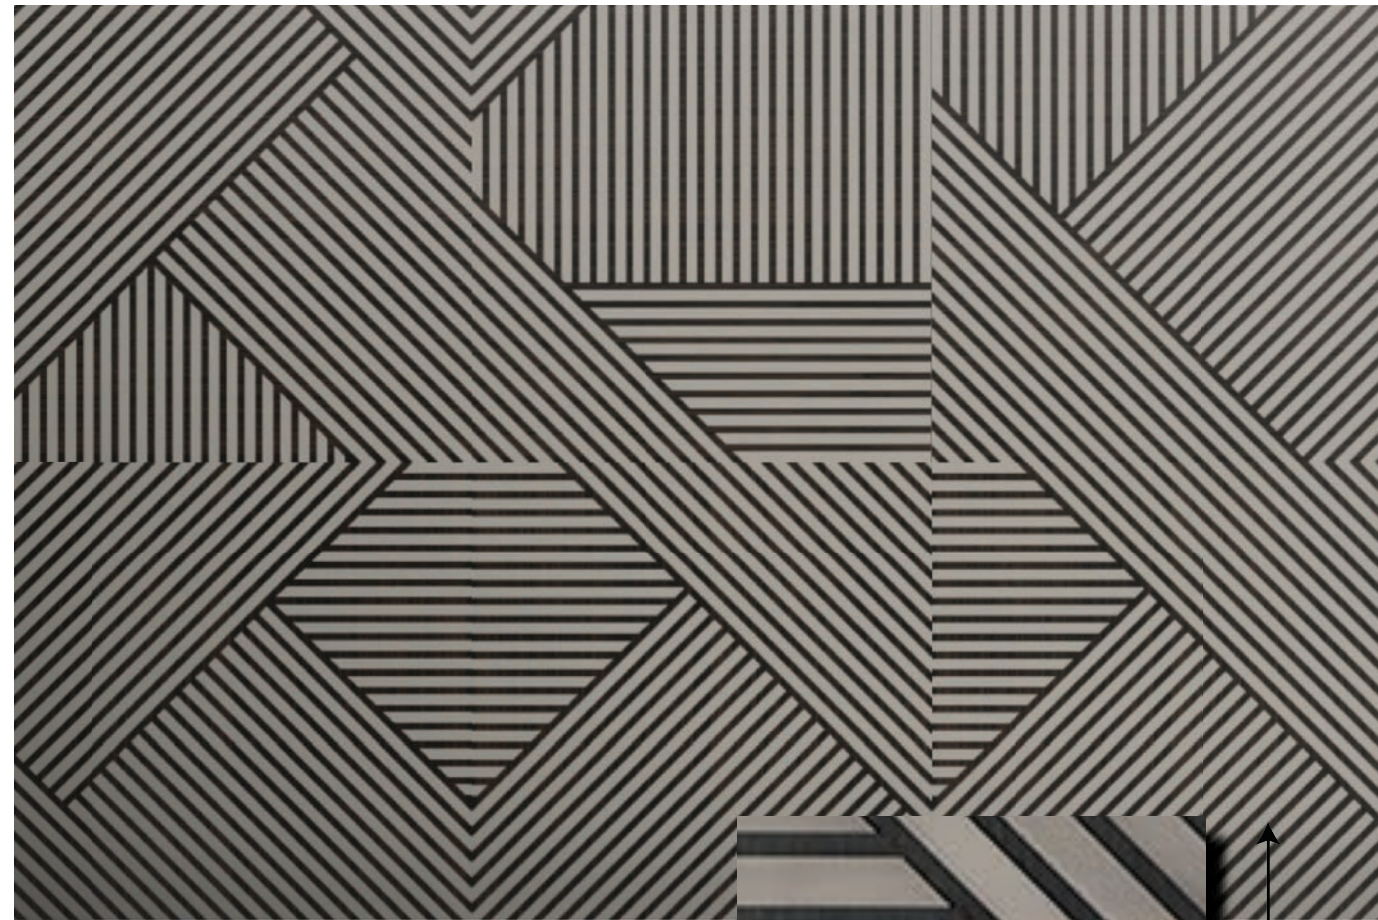

Design a **Futura**® or **FuturaSound**® Wall
 online tool: design.plyboo.com/futura

Modular Architectural Wall System

by Smith & Fong Plyboo®

- 6 unique patterns (1, 2, 3 are foundation designs) 4, 5, 6 mirror the foundation patterns to create dynamic images
- Develop unique compositions working with repeating, randomized or rotating panels
- Ideal for wall, ceiling, and millwork applications offering ease of use in many concepts
- 8 beautiful colors available: use one color or multiple colors in your layout
- Standard panel is class C, class A or B available by request
- Easy installation with z-clip or similar system, can be used in 4' x 4' lay in ceiling grids or screw to ceiling structure
- FSC available, EPD and Life-Cycle Analysis
- All panels are ¾" x 47¾" x 47¾" 100% Realcore® Plyboo® bamboo
- All panels have face lines that are 1¼" wide, grooves that are ⅝" wide, cut-outs in FuturaSound are ⅝" wide and various lengths depending on the design pattern
- Solid border lines on FuturaSound are 2" from the edge of the panel at the perimeter and where there are solid lines in the design

Smith & Fong Plyboo®

394 Bel Marin Keys Blvd. #6 | Novato CA 94949 | 415.896.0577 | info@plyboo.com

Futura®

Color: Greige Noir

FuturaSound®

Acoustically rated panels with .67 NRC rating

Color: Greige Noir