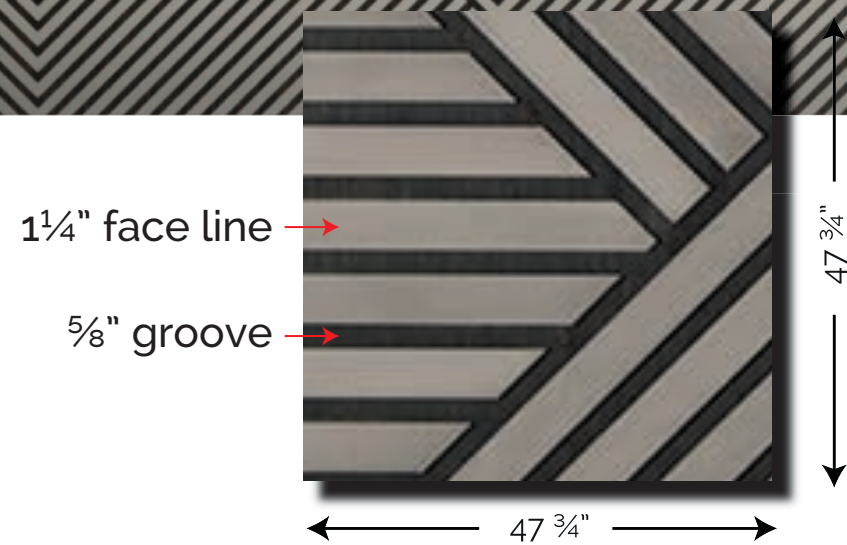

Design a **Futura**® or **FuturaSound**® Wall
 online tool: design.plyboo.com/futura

Modular Architectural Wall System

by Smith & Fong Plyboo®

- 6 unique patterns (1, 2, 3 are foundation designs) 4, 5, 6 mirror the foundation patterns to create dynamic images
- Develop unique compositions working with repeating, randomized or rotating panels
- Ideal for wall, ceiling, and millwork applications offering ease of use in many concepts
- 8 beautiful colors available: use one color or multiple colors in your layout
- Standard panel is class C, class A or B available by request
- Easy installation with z-clip or similar system, can be used in 4' x 4' lay in ceiling grids or screw to ceiling structure
- FSC available, EPD and Life-Cycle Analysis
- All panels are ¾" x 47¾" x 47¾" 100% Realcore® Plyboo® bamboo
- All panels have face lines that are 1¼" wide, grooves that are ⅝" wide, cut-outs in FuturaSound are ⅝" wide and various lengths depending on the design pattern
- Solid border lines on FuturaSound are 2" from the edge of the panel at the perimeter and where there are solid lines in the design

Smith & Fong Plyboo®

394 Bel Marin Keys Blvd. #6 | Novato CA 94949 | 415.896.0577 | info@plyboo.com

Futura®

Color: Greige Noir

FuturaSound®

Acoustically rated panels with .67 NRC rating

Color: Greige Noir