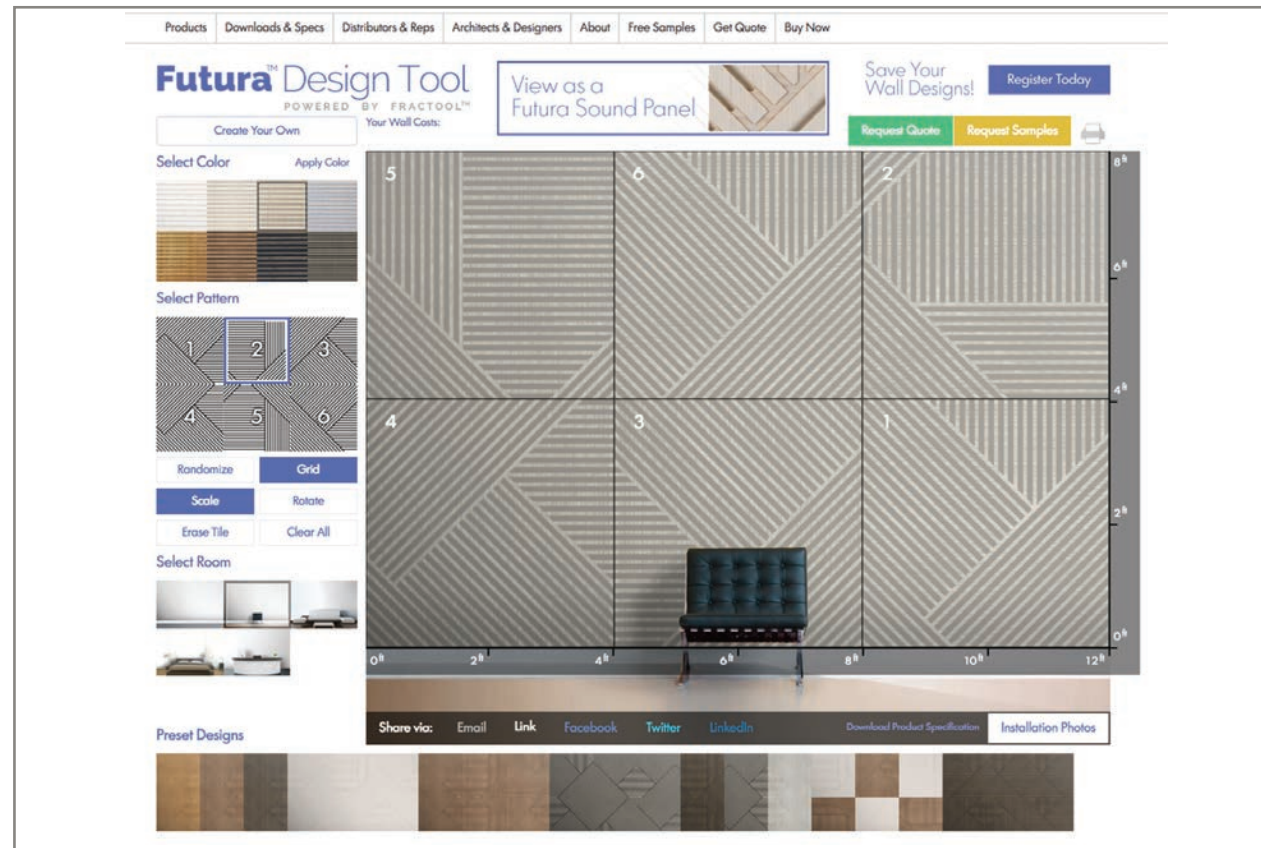

Design a **Futura**® or **FuturaSound**® Wall
 online tool: design.plyboo.com/futura

Modular Architectural Wall System

by Smith & Fong Plyboo®

- 6 unique patterns (1, 2, 3 are foundation designs) 4, 5, 6 mirror the foundation patterns to create dynamic images
- Develop unique compositions working with repeating, randomized or rotating panels
- Ideal for wall, ceiling, and millwork applications offering ease of use in many concepts
- 8 beautiful colors available: use one color or multiple colors in your layout
- Standard panel is class C, class A or B available by request
- Easy installation with z-clip or similar system, can be used in 4' x 4' lay in ceiling grids or screw to ceiling structure
- FSC available, EPD and Life-Cycle Analysis
- All panels are ¾" x 47¾" x 47¾" 100% Realcore® Plyboo® bamboo
- All panels have face lines that are 1¼" wide, grooves that are ⅝" wide, cut-outs in FuturaSound are ⅝" wide and various lengths depending on the design pattern
- Solid border lines on FuturaSound are 2" from the edge of the panel at the perimeter and where there are solid lines in the design

Smith & Fong Plyboo®

394 Bel Marin Keys Blvd. #6 | Novato CA 94949 | 415.896.0577 | info@plyboo.com

Futura®

Color: Greige Noir

FuturaSound®

Acoustically rated panels with .67 NRC rating

Color: Greige Noir