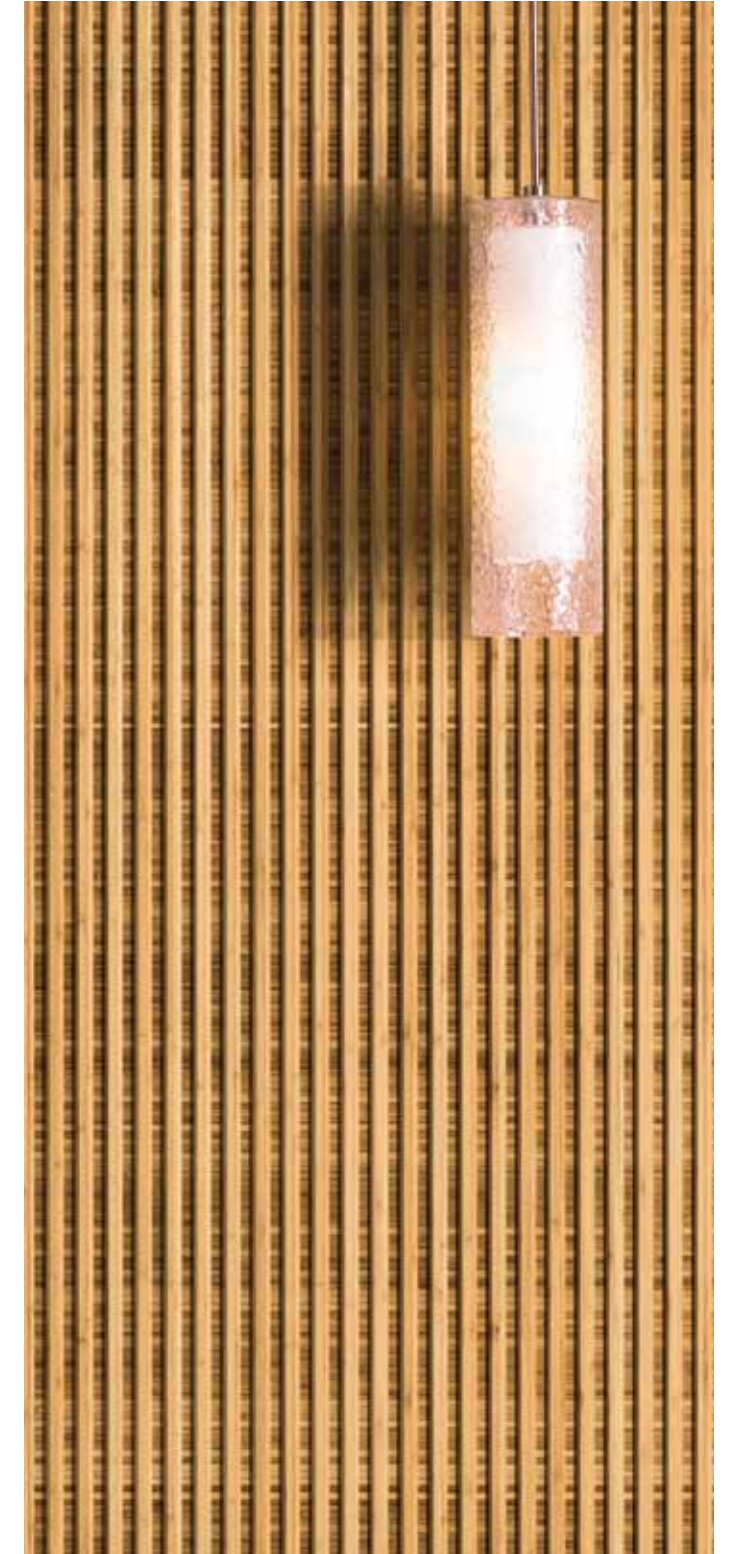

Style: C11
Amber

Material: Plyboo RealCore® bamboo
Dimensions: 3/4" x 47 3/4" x 95 3/4" or 19mm x 1213mm x 2432mm
Fire Rating: Class C (Class B available)

Material: Plyboo RealCore® bamboo
Dimensions: 3/4" x 47 3/4" x 95 3/4" or 19mm x 1213mm x 2432mm
Fire Rating: Class C (Class B available)