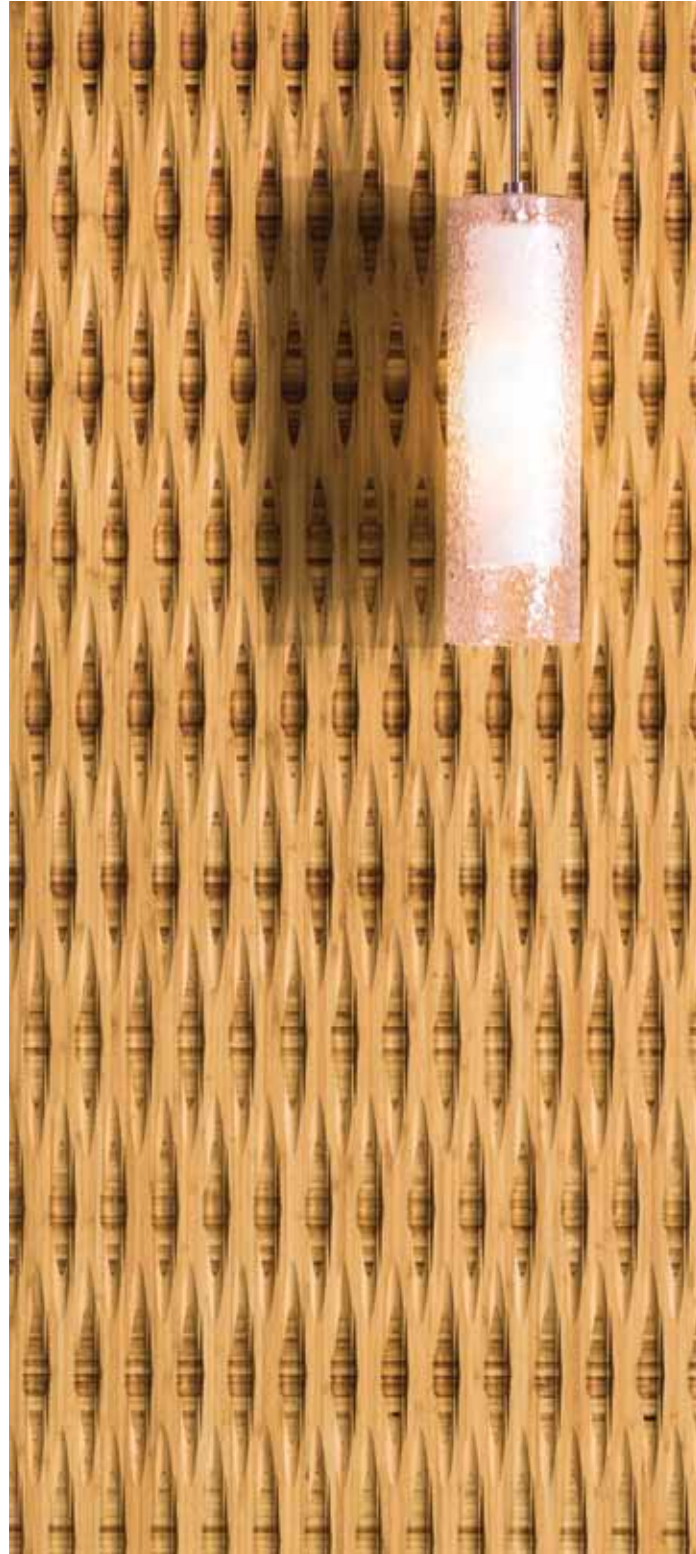

©Studio B Photography and TPG Architecture

Patterns: ABCD  
Mist, Noir, Neo, Greige Noir, Amber, Neo Noir, Greige

Style: C5  
Amber

Style: C5  
Greige

©Christian Phillips Photography

Style: C5  
Amber

Material: Plyboo RealCore® bamboo  
Dimensions: 3/4" x 47 3/4" x 95 3/4" or 19mm x 1213mm x 2432mm  
Fire Rating: Class C (Class B available)