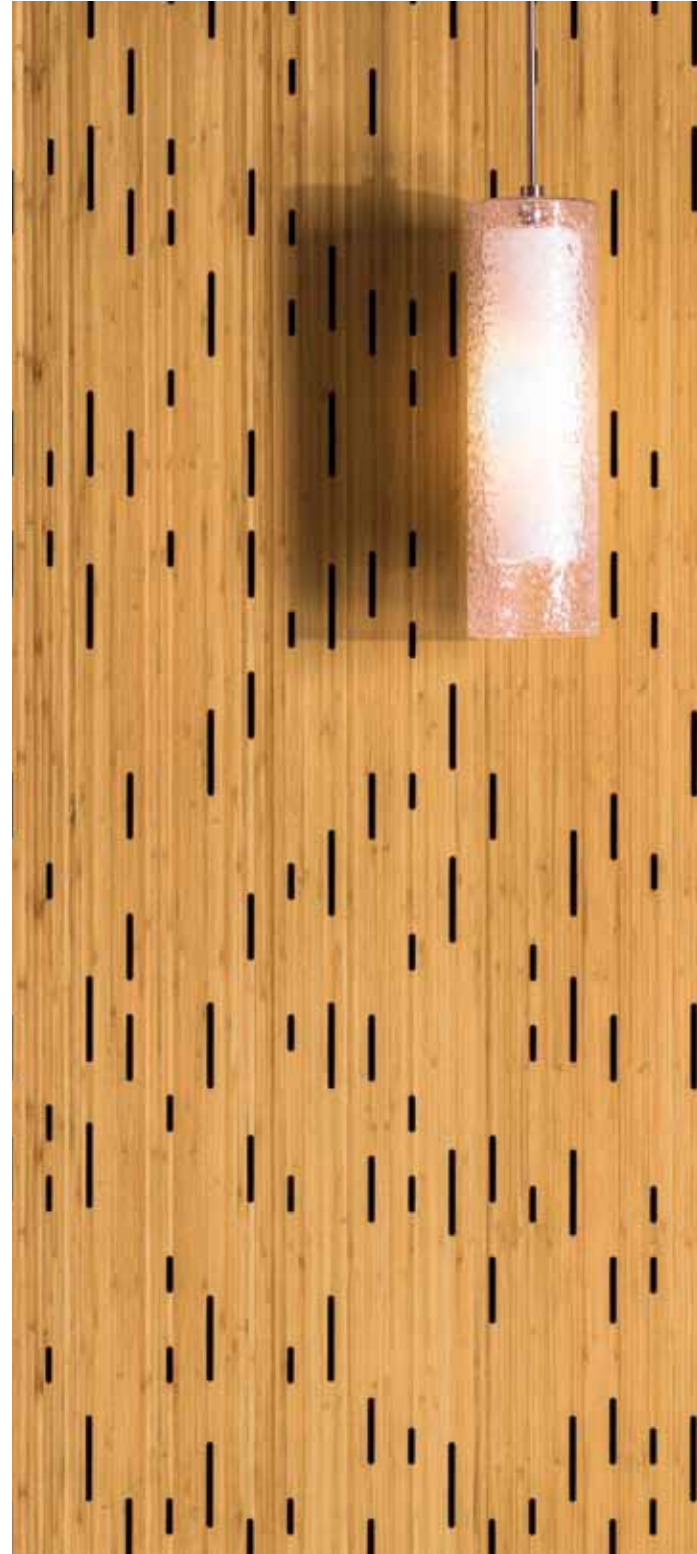

Style: A2
Amber