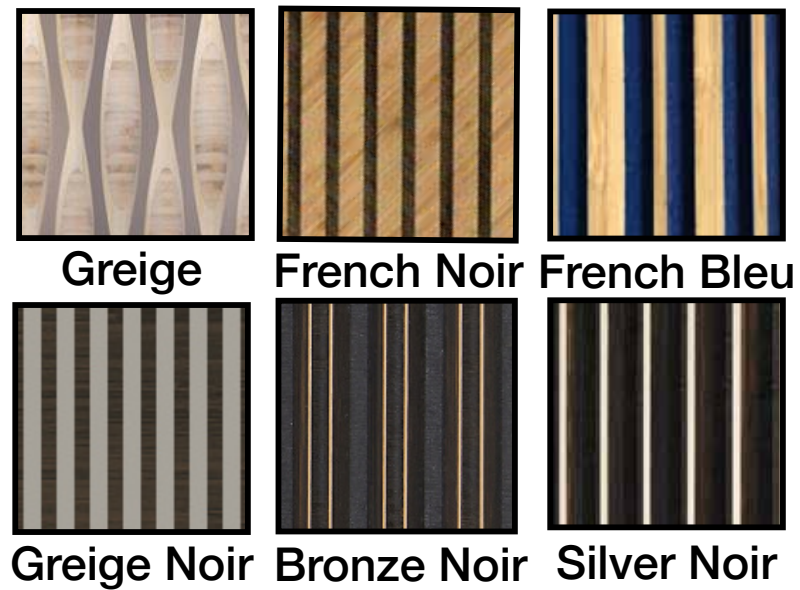

# Plyboo®

Architectural Walls + Ceilings + Acoustics

**Signature** Prefinished **Decorative Panel Colors** plyboo®

**DuoTone™** Prefinished

**Natural** Clear Finish

Plyboo RealCore® bamboo decorative panels are prefinished in a wide range of colors. Custom colors are available in oil, stain and paint finishes.