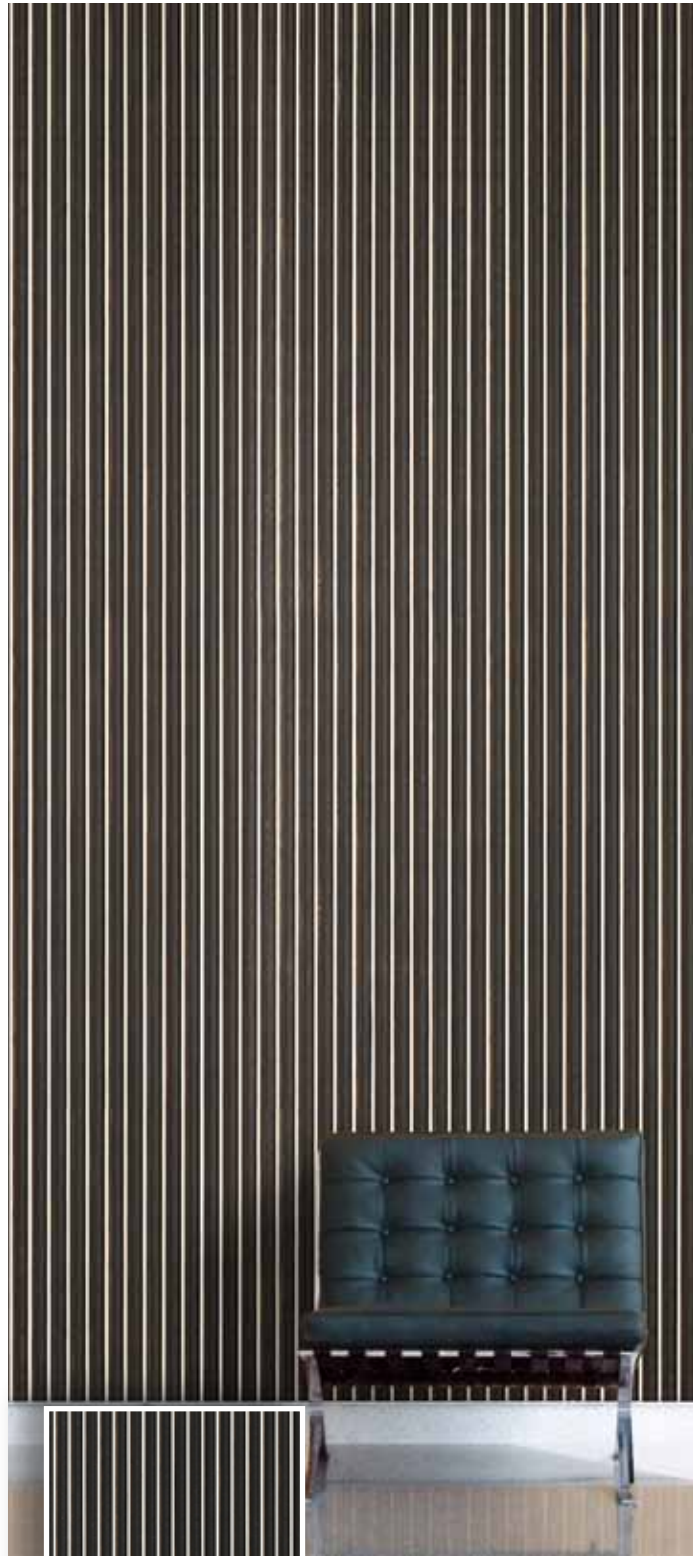

Material: Plyboo RealCore® bamboo  
Dimensions: 3/4" x 47 3/4" x 95 3/4" or 19mm x 1213mm x 2432mm  
Fire Rating: Class C (Class B available)

Style: BY15  
Greige Noir

Style: SL105  
Greige Noir

Style: BY105  
Silver Noir