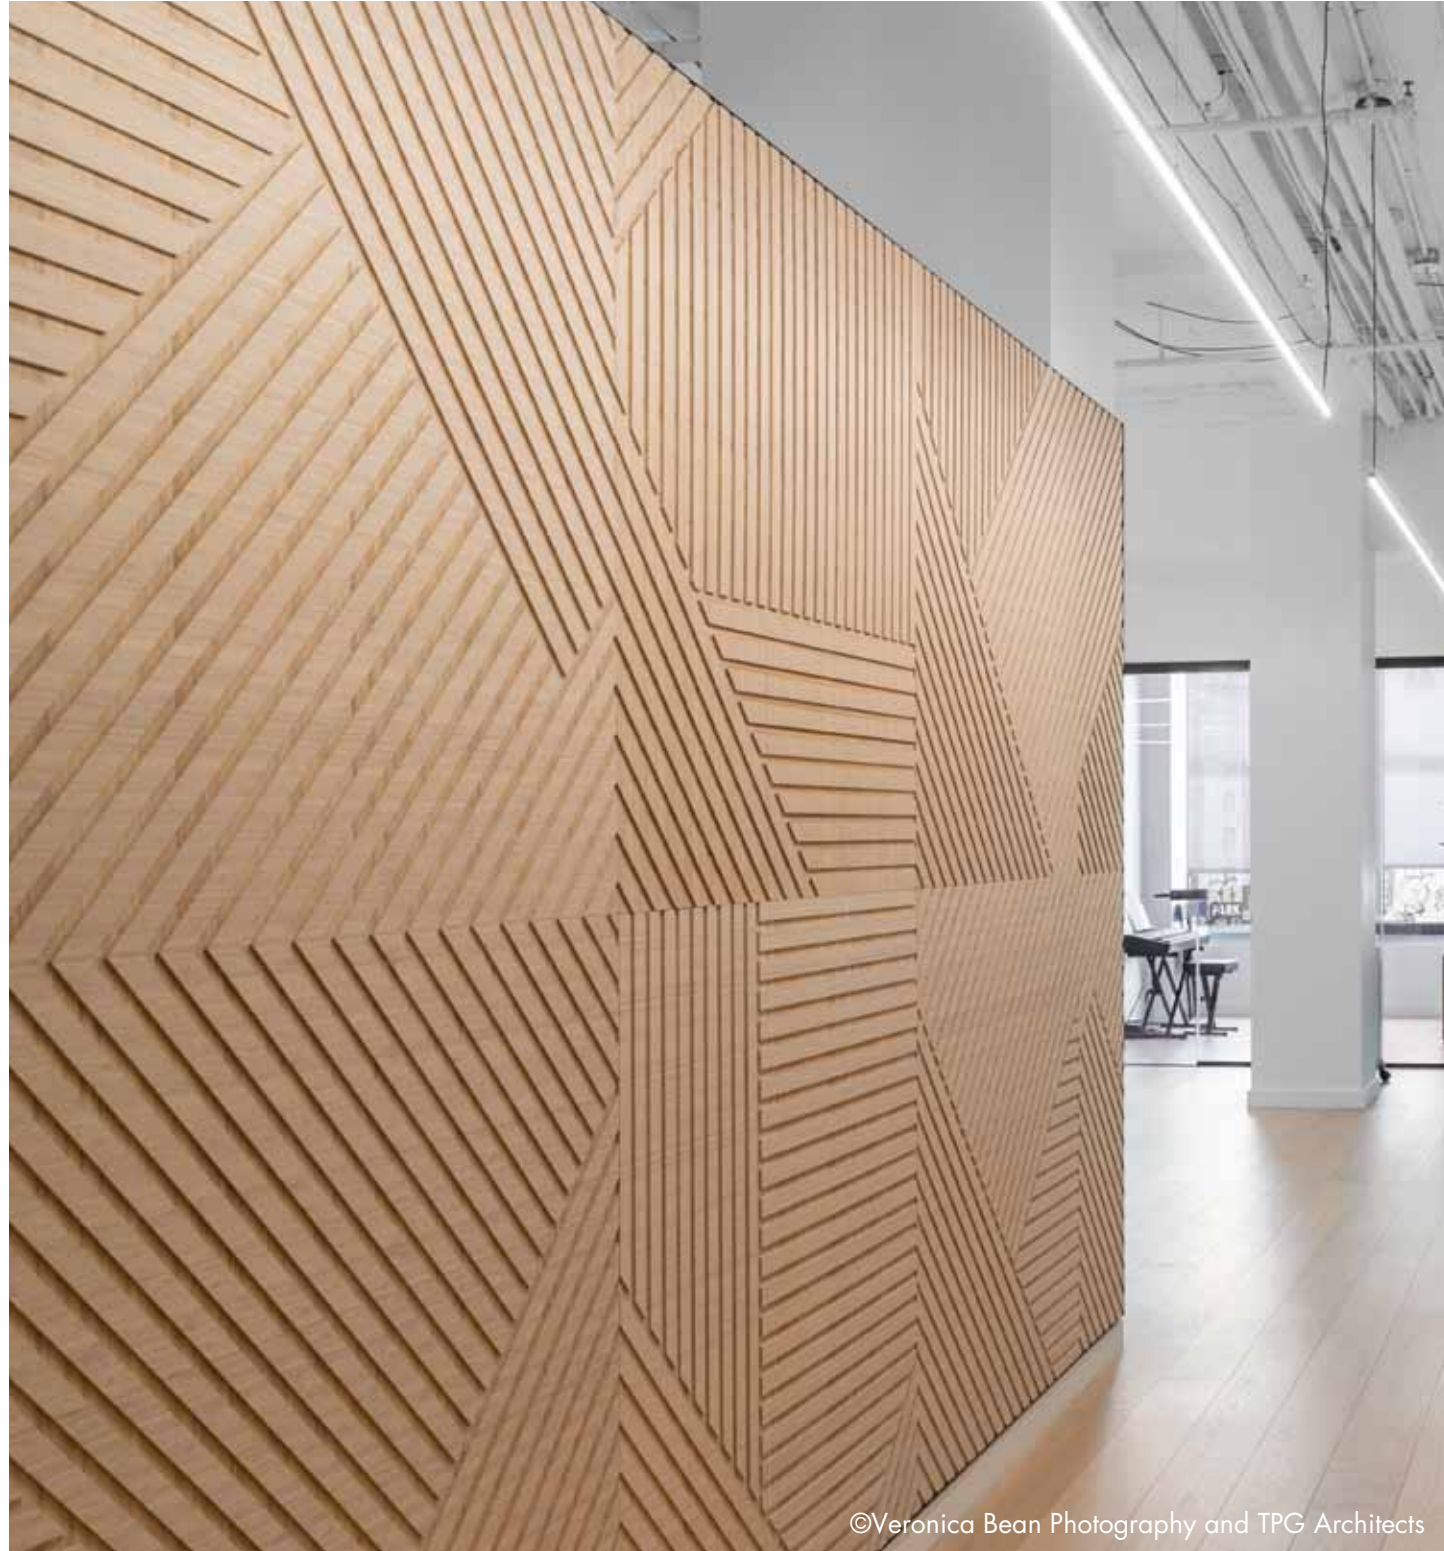

Color: Greige Noir

face line →  
groove →  
cut-out →

Panels can be rotated and combined to create 5000+ unique designs.

Material: Plyboo RealCore® bamboo  
Dimensions: 3/4" x 47 3/4" x 47 3/4" or 19mm x 1213mm x 2432mm  
Fire Rating: Class C (Class B available) NRC: avg. 0.67 with QuietWall