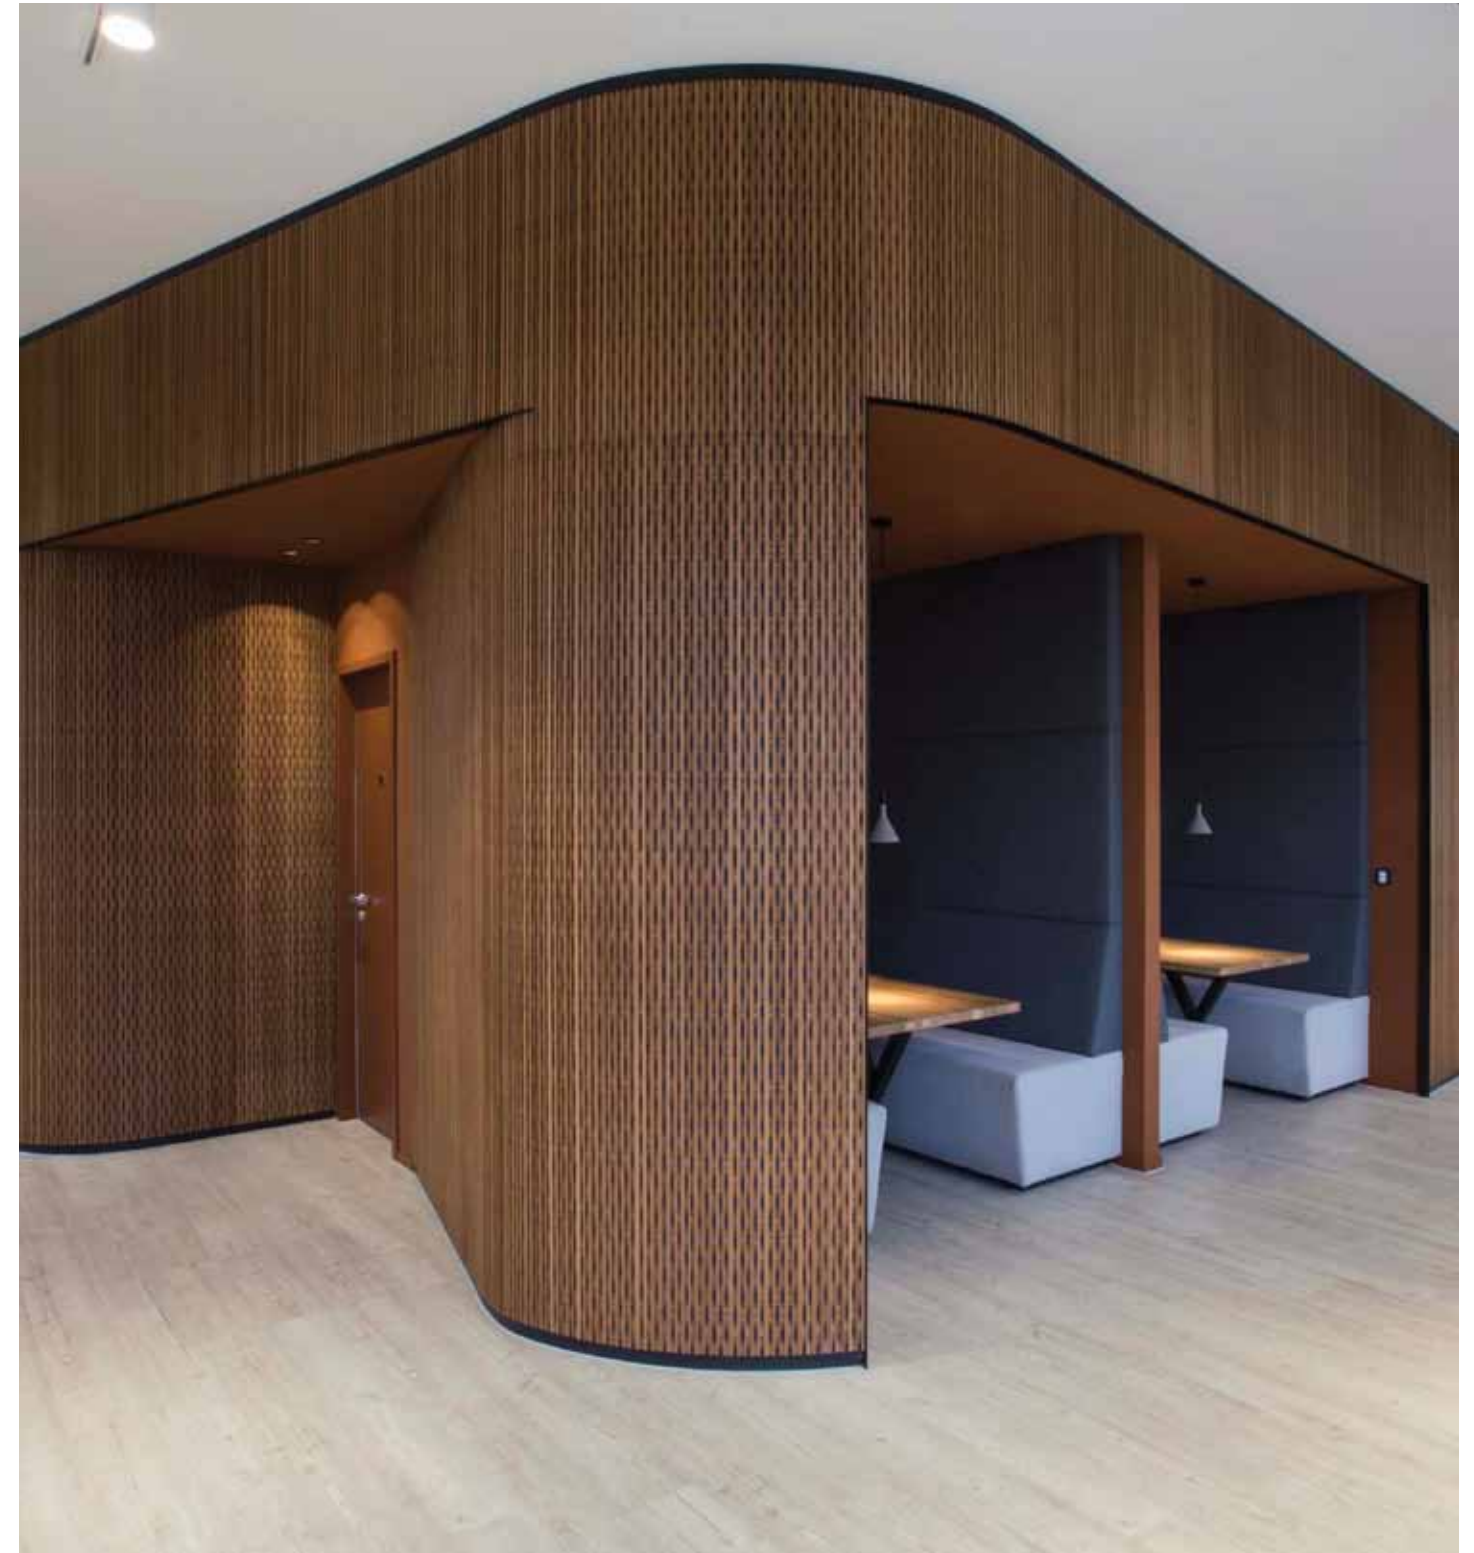

Style: LH56
Bitterwood

Material: Plyboo RealCore® bamboo
Dimensions: 1/2" x 47 3/4" x 95 3/4" or 12mm x 1213mm x 2432mm
Fire Rating: Class C (Class B available) NRC: avg. 0.70 with QuietWall
Radius Bend: 24", 610mm