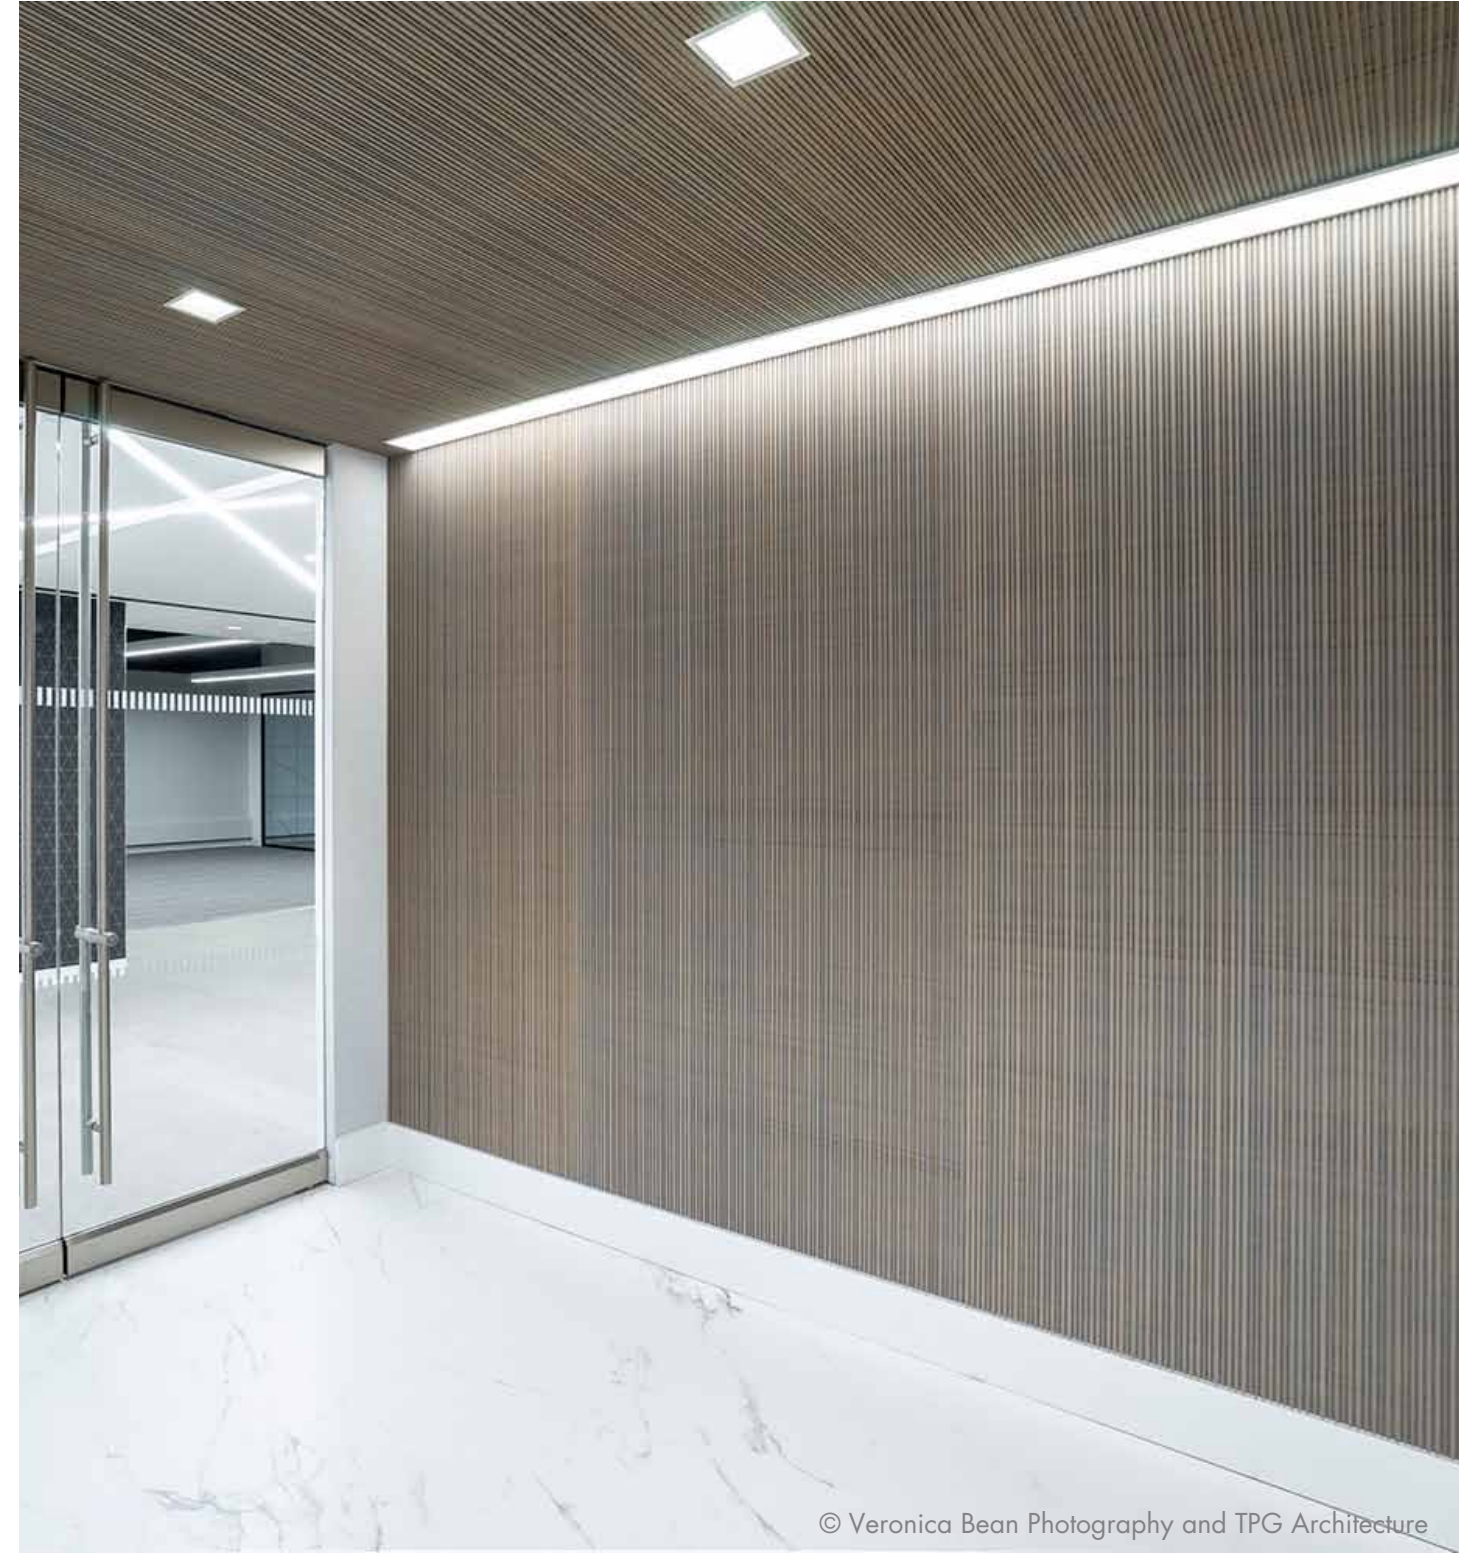

Style: LL7
Storm

© Veronica Bean Photography and TPG Architecture

Material: Plyboo RealCore® bamboo with palm
Dimensions: 3/4" x 47 3/4" x 95 3/4" or 19mm x 1213mm x 2432mm
Fire Rating: Class C (Class B available)