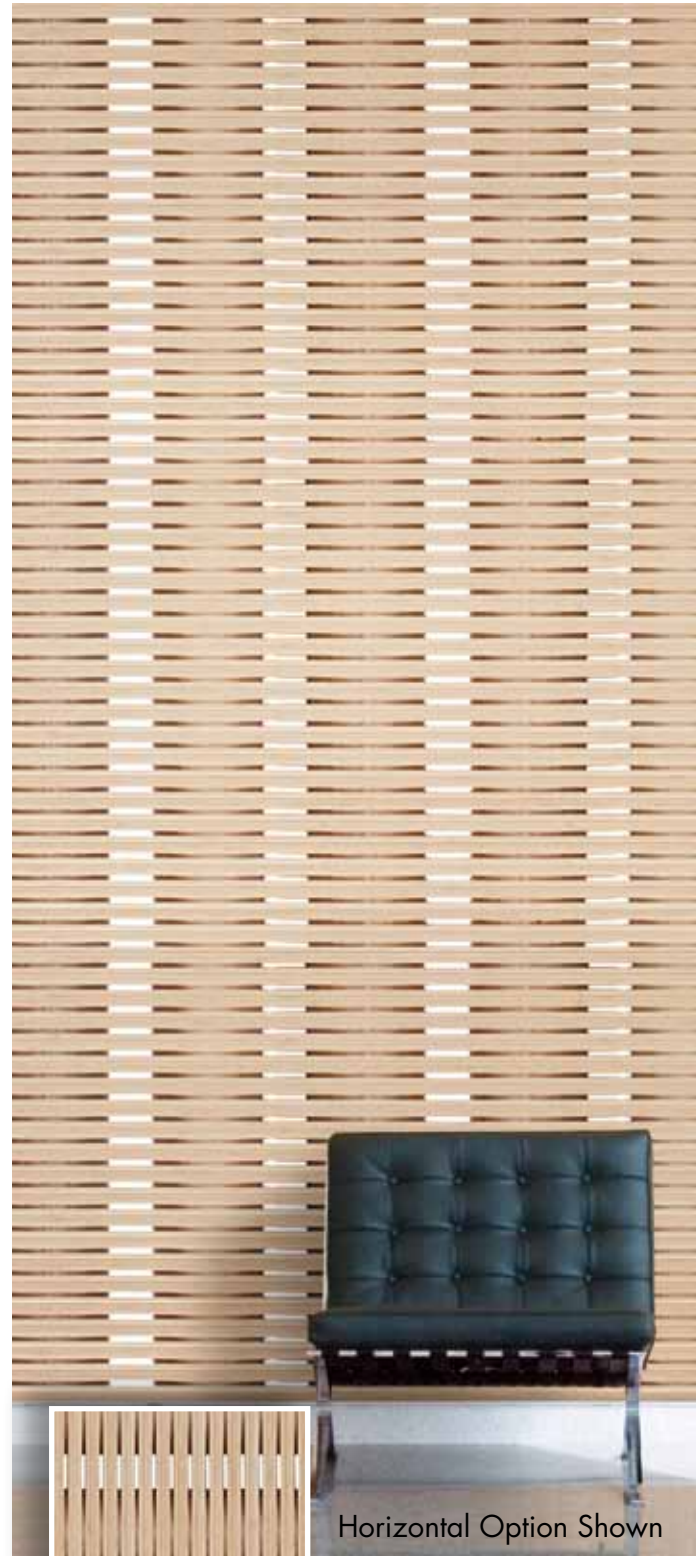

Horizontal Option Shown

Style: BWS115
Crema (Beeswing Sound)