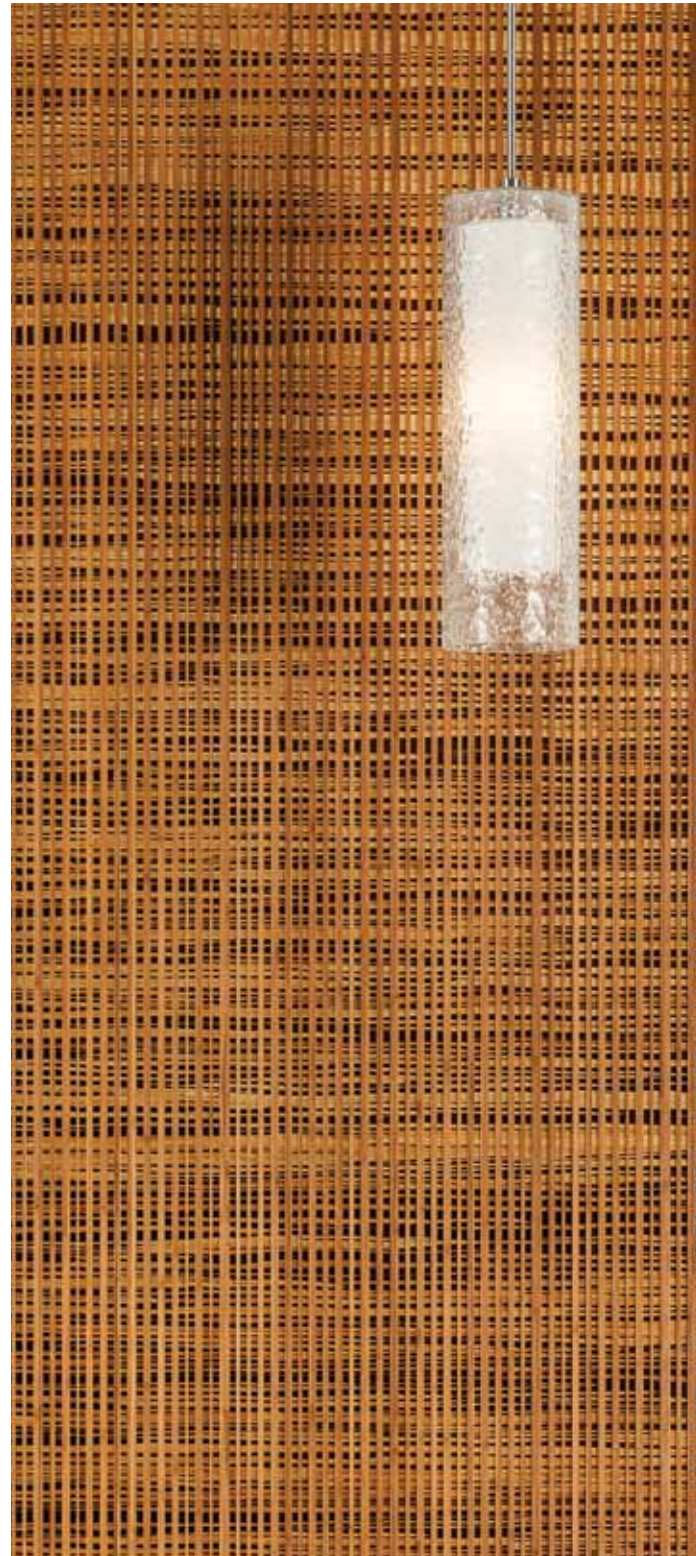

Style: LL4
Amber with Neopolitan