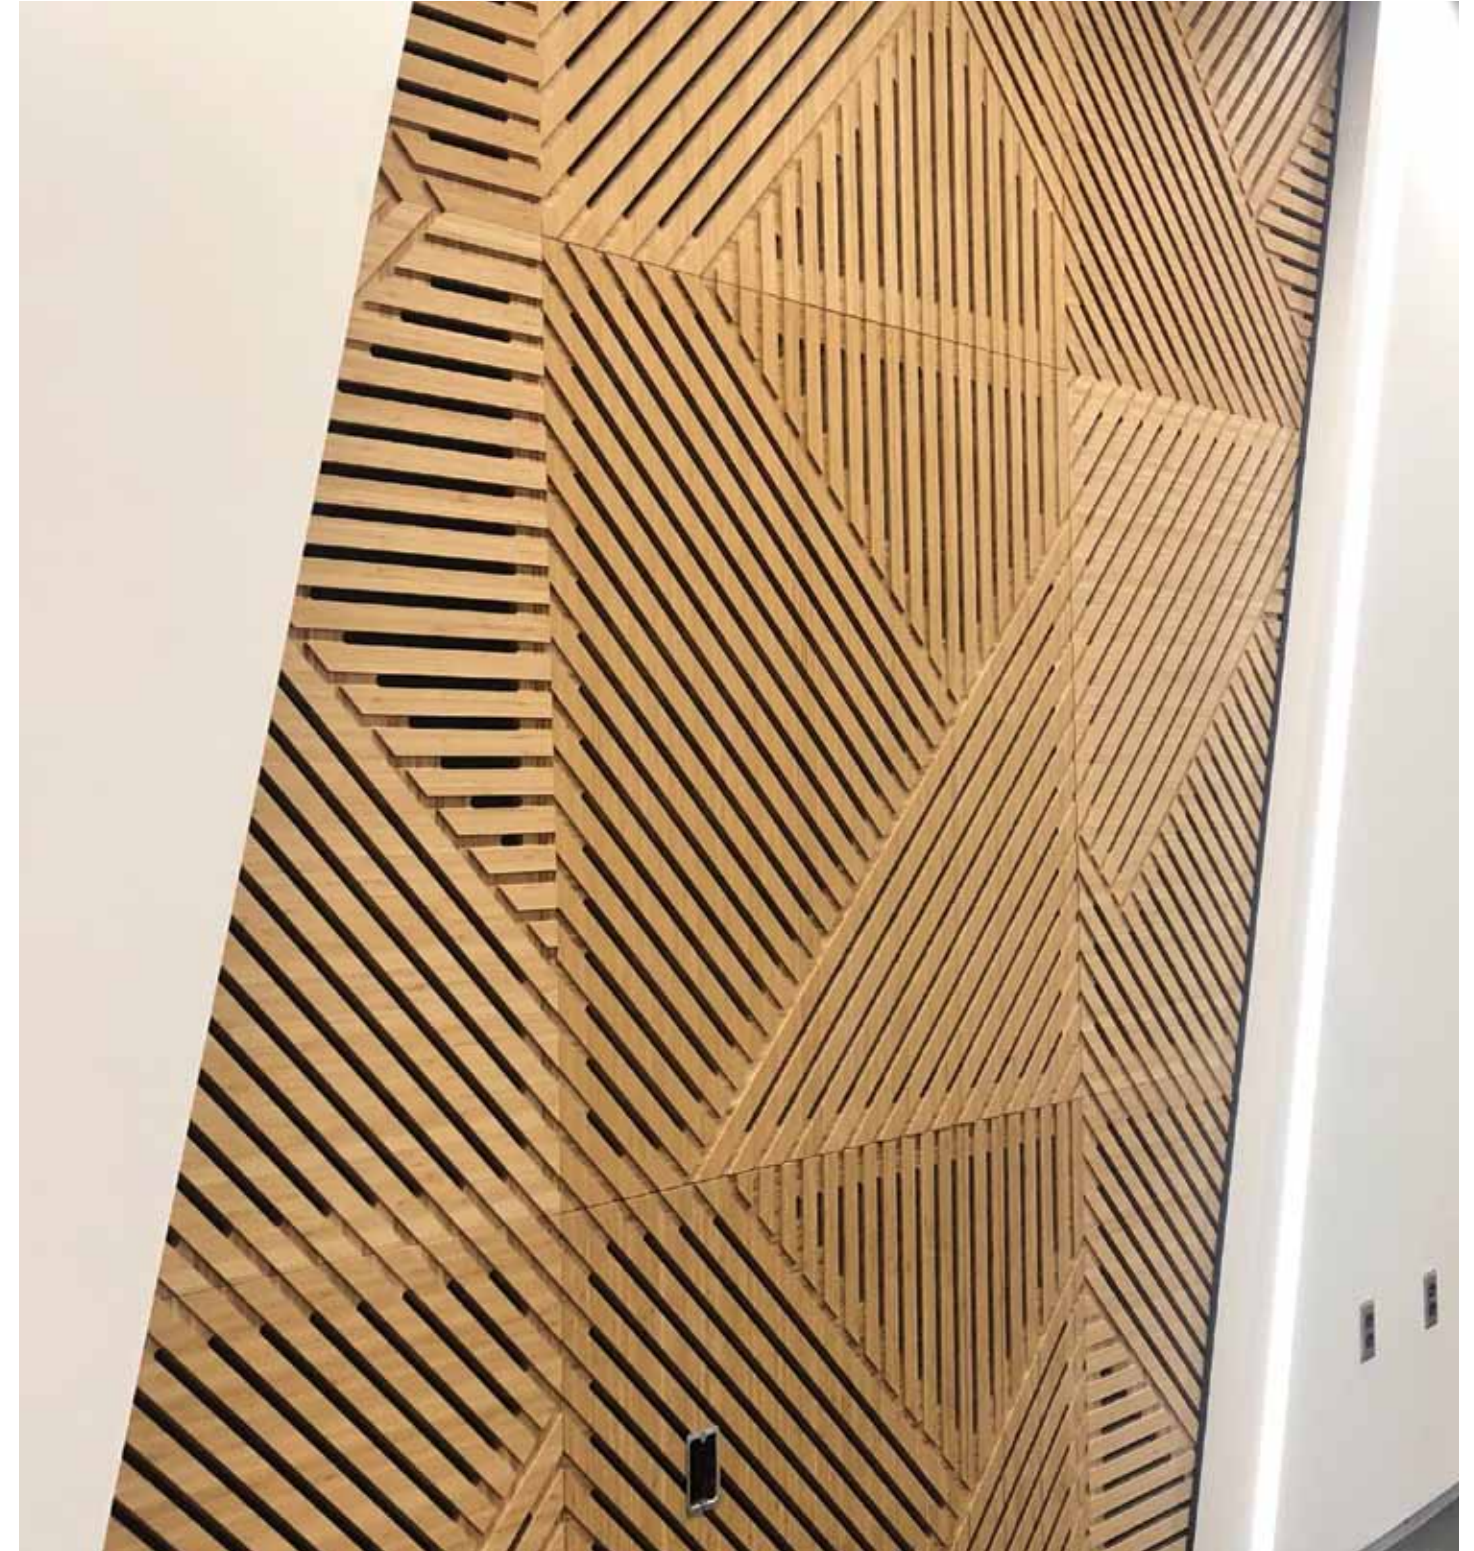

Pattern: 6, 4, & 1
Amber