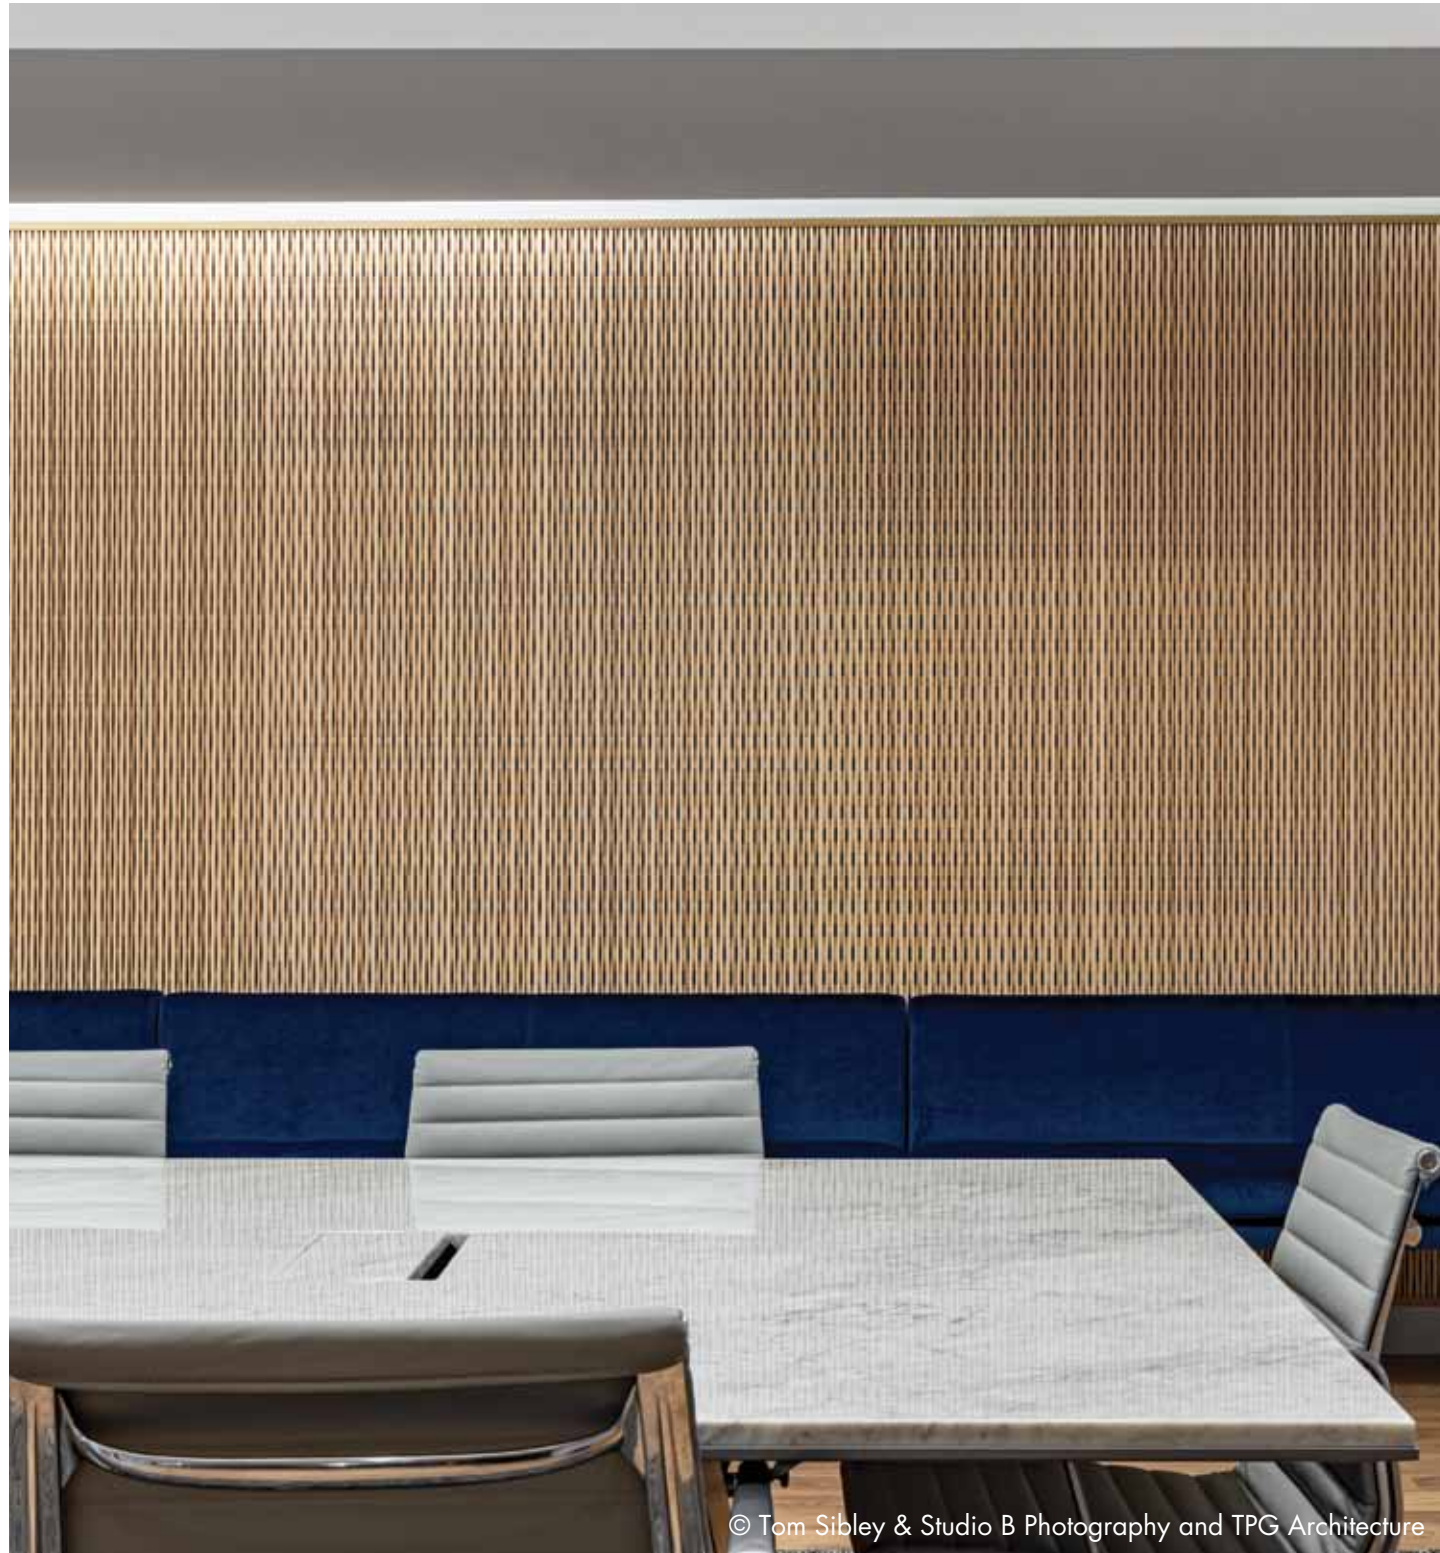

Style: LS11
Fog

© Tom Sibley & Studio B Photography and TPG Architecture