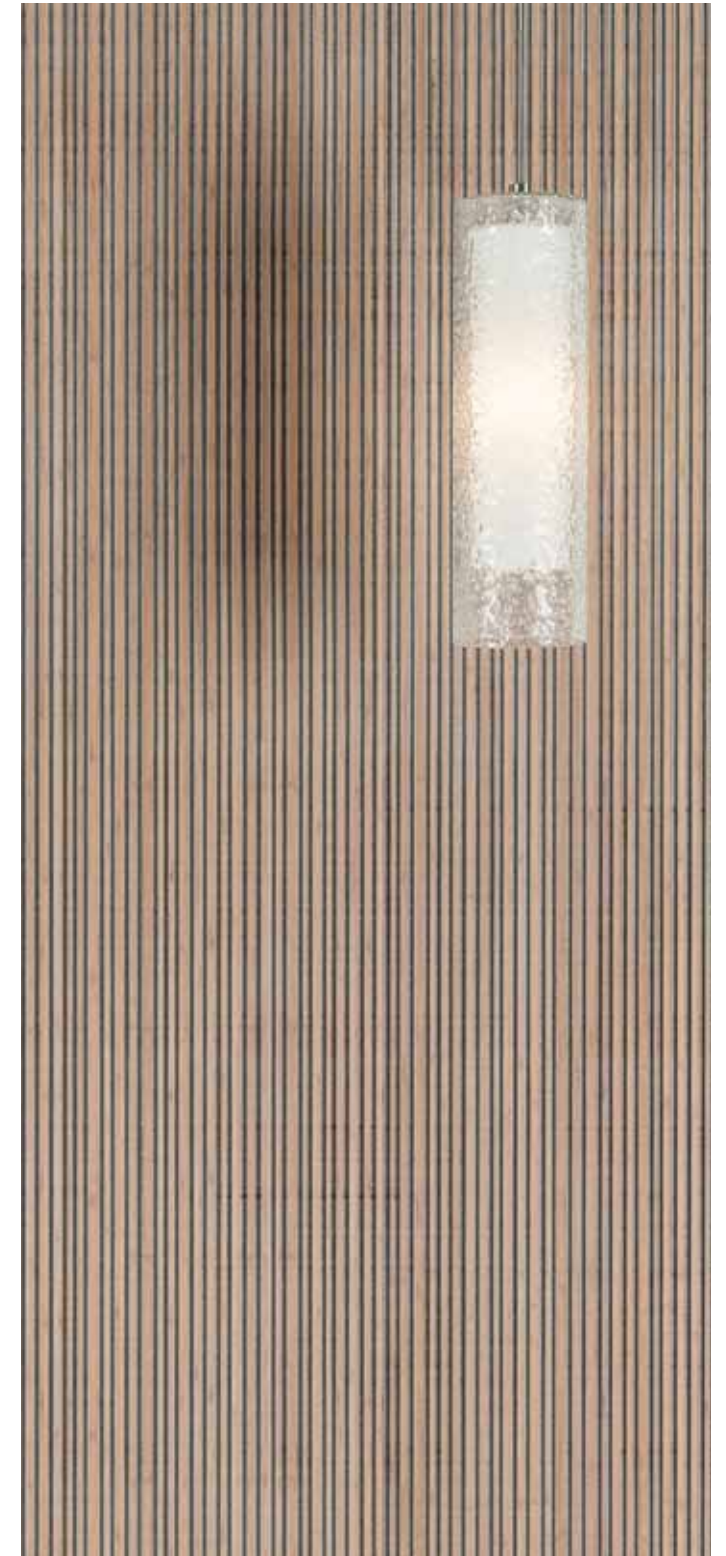

# Linear Collection

Style: LL6  
Natural with Amber

Style: LL5  
Amber Face with Natural

Style: LL7  
Noir

Style: LL7  
Fog

Material: Plyboo RealCore® bamboo  
Dimensions: 3/4" x 47 3/4" x 95 3/4" or 19mm x 1213mm x 2432mm  
Fire Rating: Class C (Class B available)