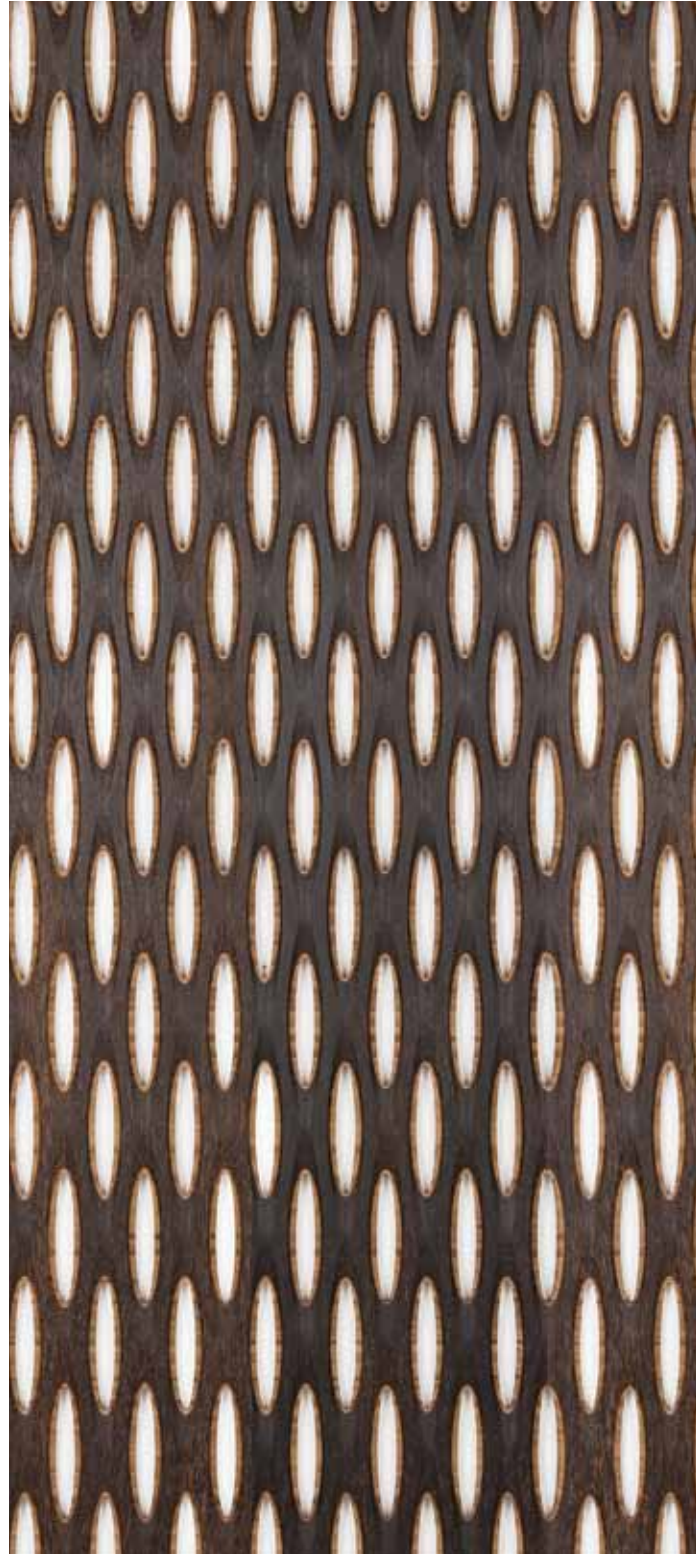

Style: C5-100
Palm with Bamboo