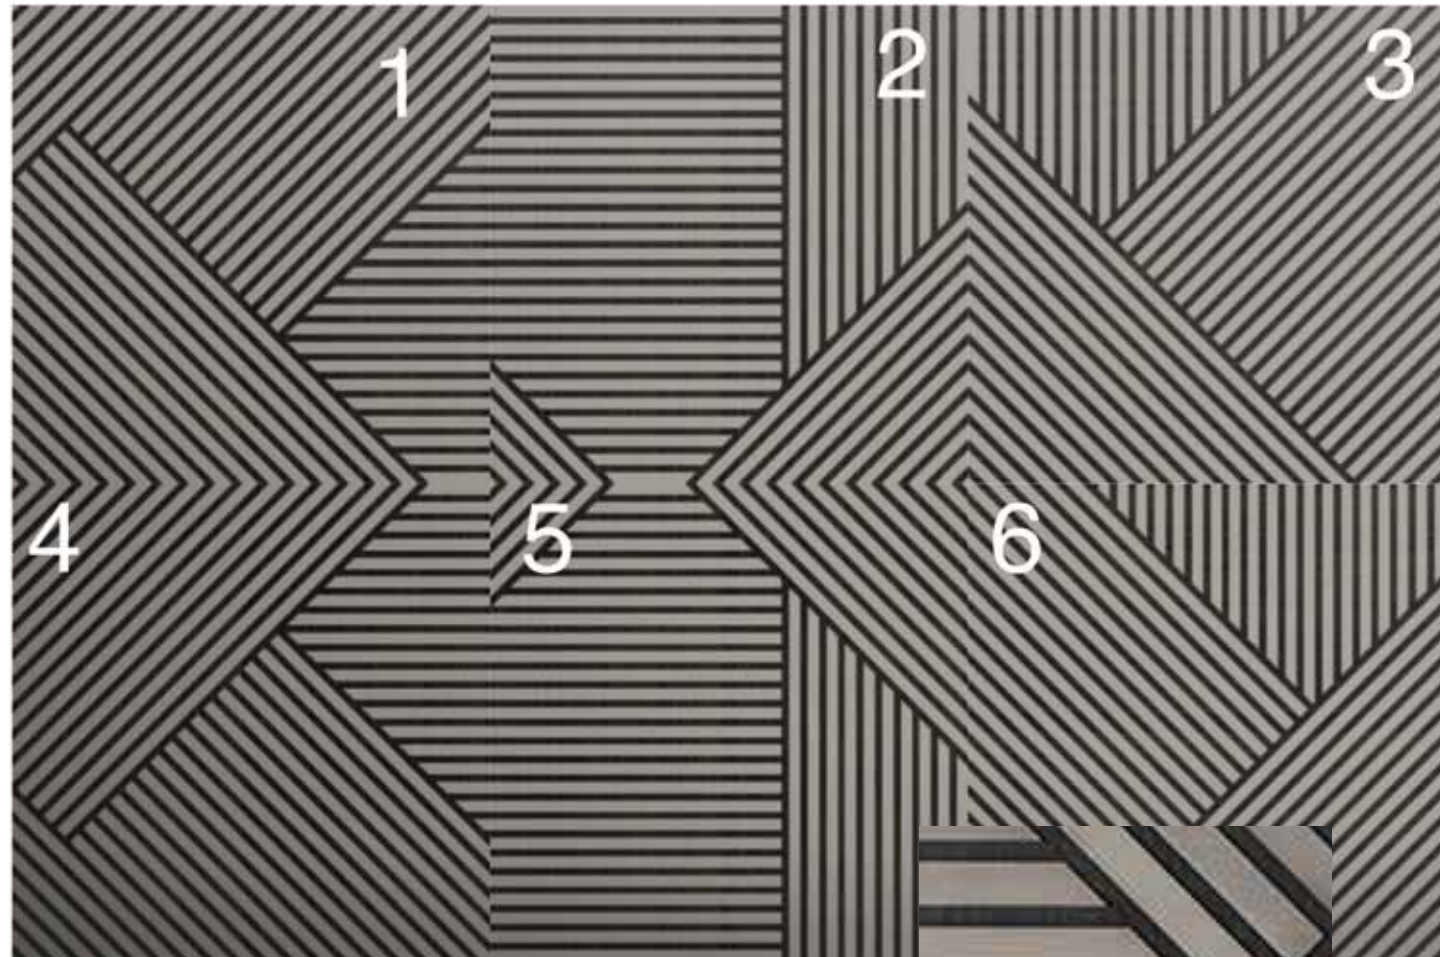

Color: Greige Noir

face line →
groove →