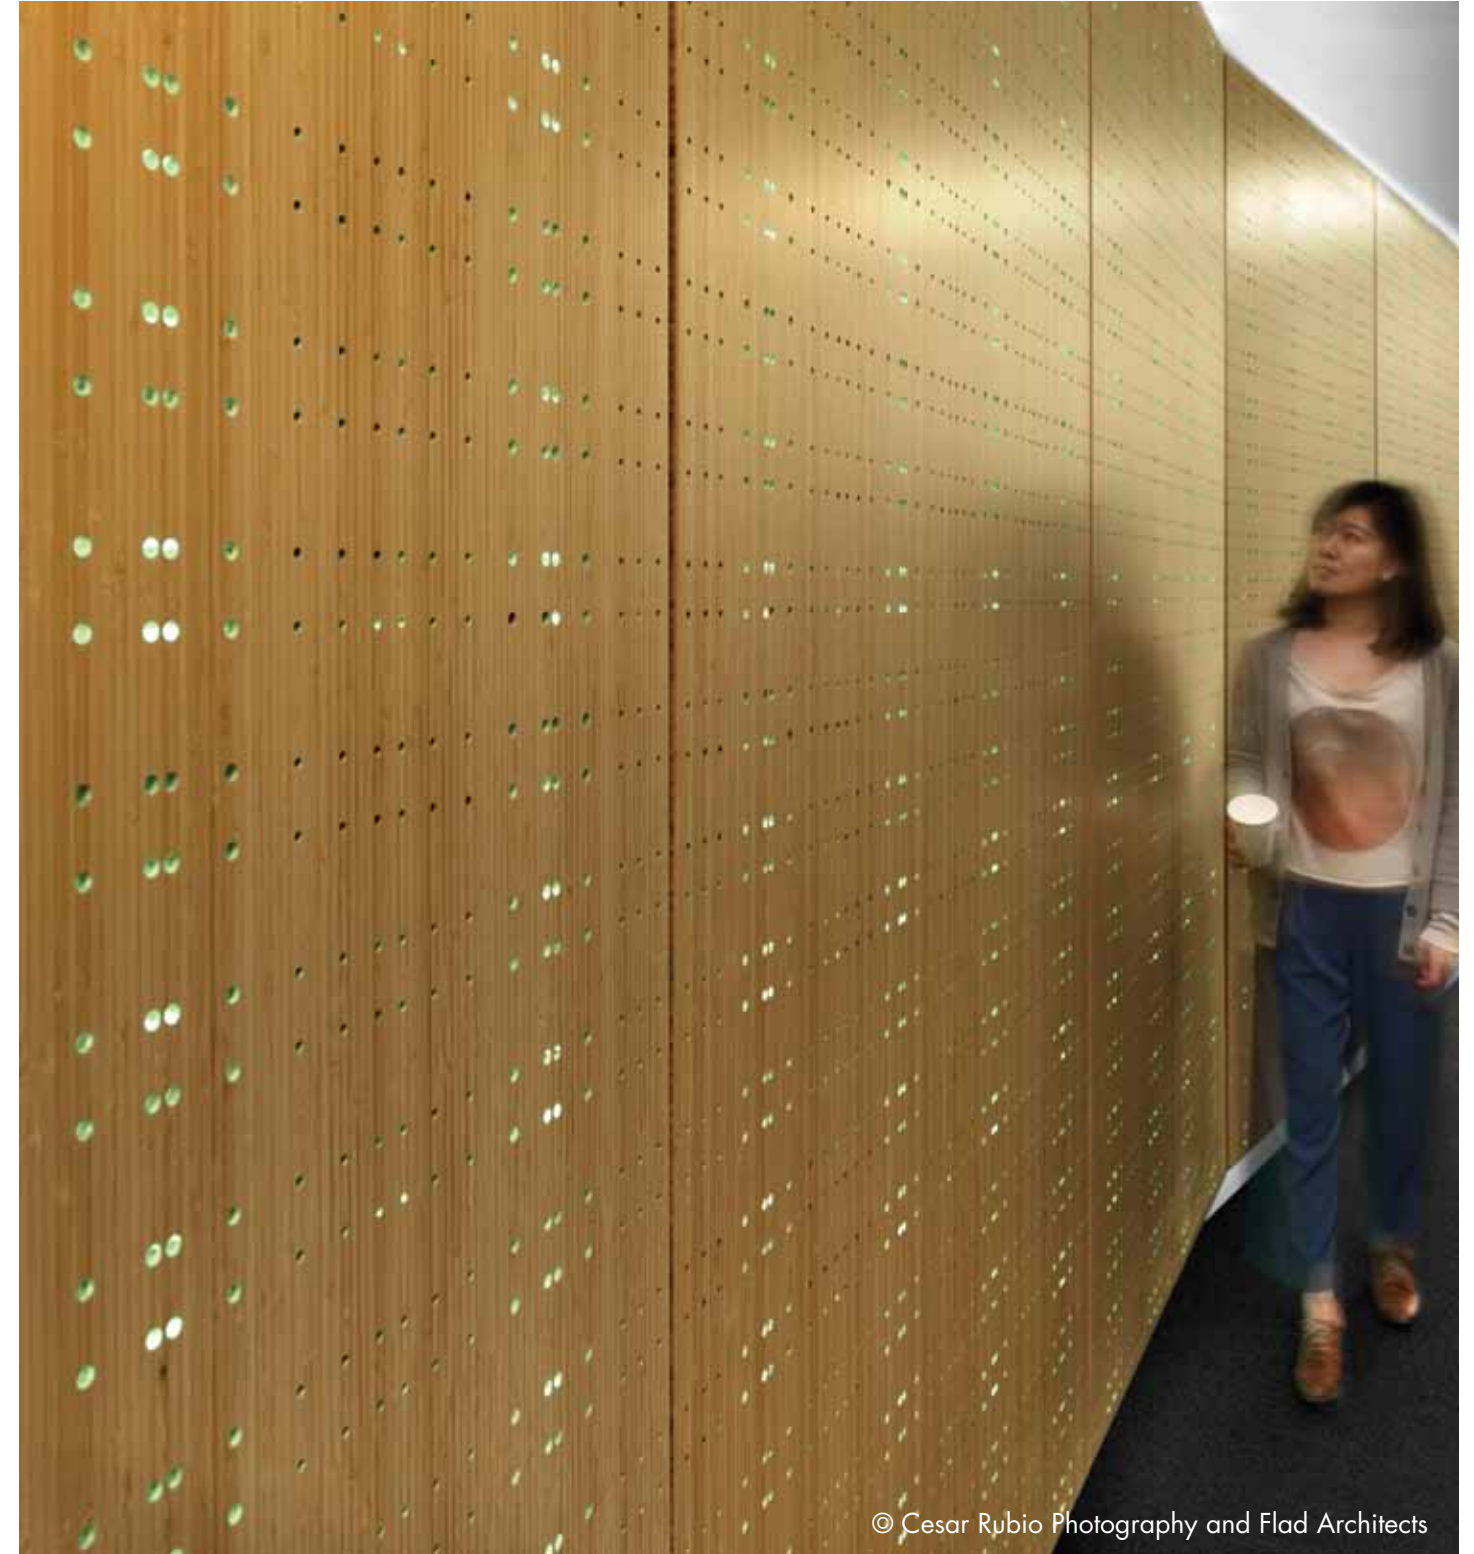

Style: C5-25  
Amber

© Cesar Rubio Photography and Flad Architects

Style: A1  
Amber

Material: Plyboo RealCore® bamboo with palm  
Dimensions: 3/4" x 47 3/4" x 95 3/4" or 19mm x 1213mm x 2432mm  
Fire Rating: Class C (Class B available) NRC: avg 0.50 with QuietWall