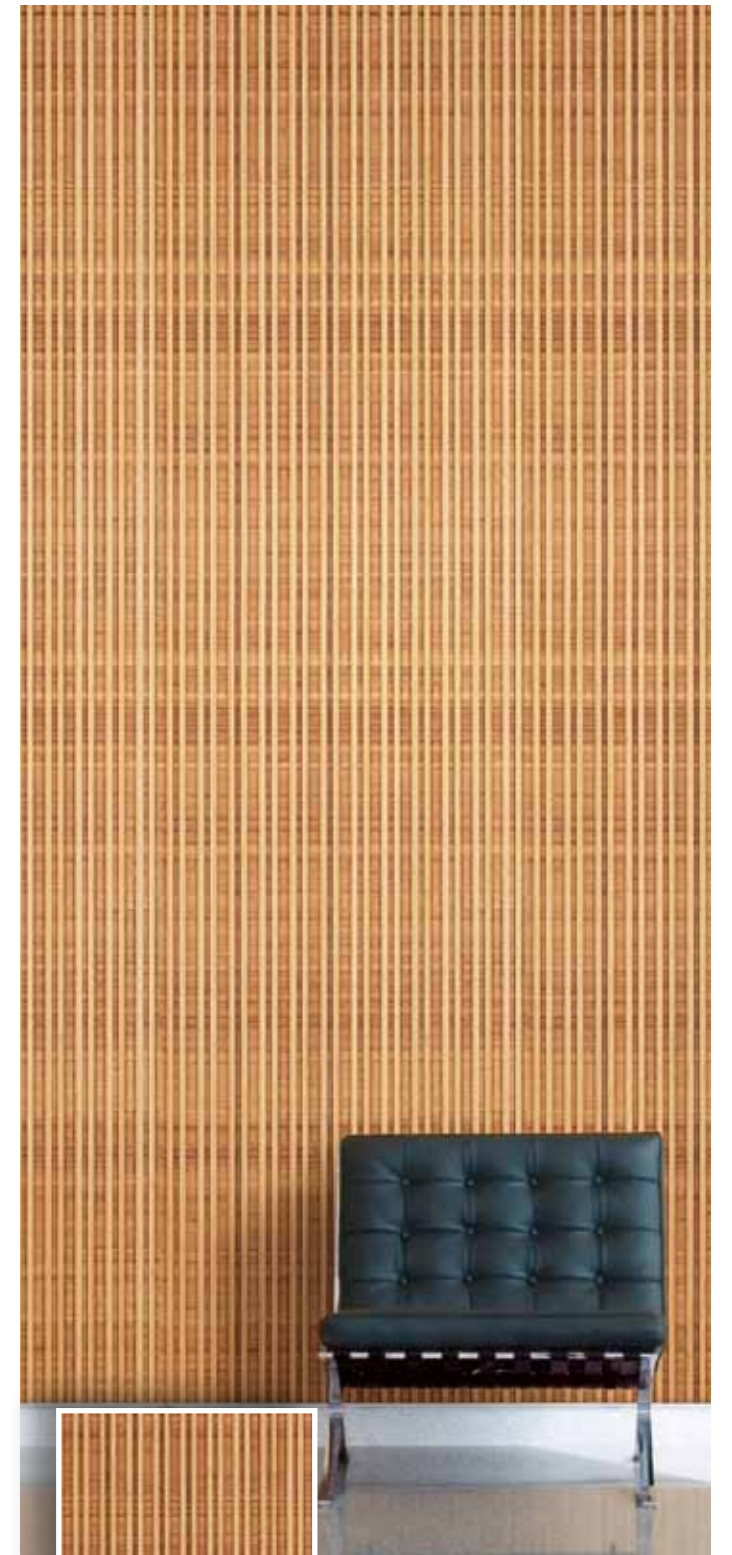

Style: BY115
Bitterwood

Material: Plyboo RealCore® bamboo
Dimensions: 3/4" x 47 3/4" x 95 3/4" or 19mm x 1213mm x 2432mm
Fire Rating: Class C (Class B available)

Material: Plyboo RealCore® bamboo
Dimensions: 3/4" x 47 3/4" x 95 3/4" or 19mm x 1213mm x 2432mm
Fire Rating: Class C (Class B available)