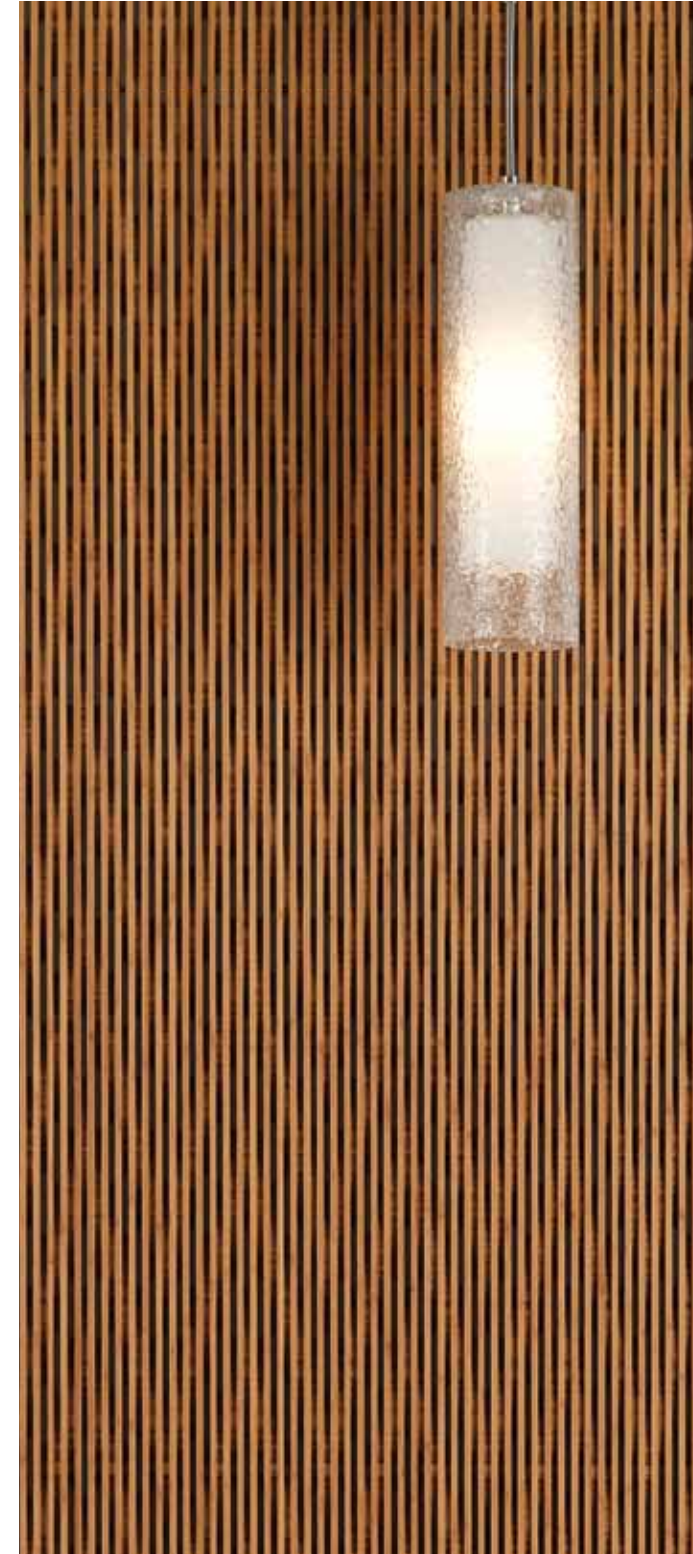

© Tom Sibley & Studio B Photography and TPG Architecture

Style: LL7 (Walls)  
Fog

Style: LL11 (Ceiling)  
Fog

Style: LS13  
Greige Noir

Style: LS11  
Bitterwood

Style: LS17  
Amber

Style: LS17  
Fog

Material: Plyboo RealCore® bamboo  
Dimensions: 3/4" x 47 3/4" x 95 3/4" or 19mm x 1213mm x 2432mm  
Fire Rating: Class C (Class B available) NRC: avg. 0.70 with QuietWall