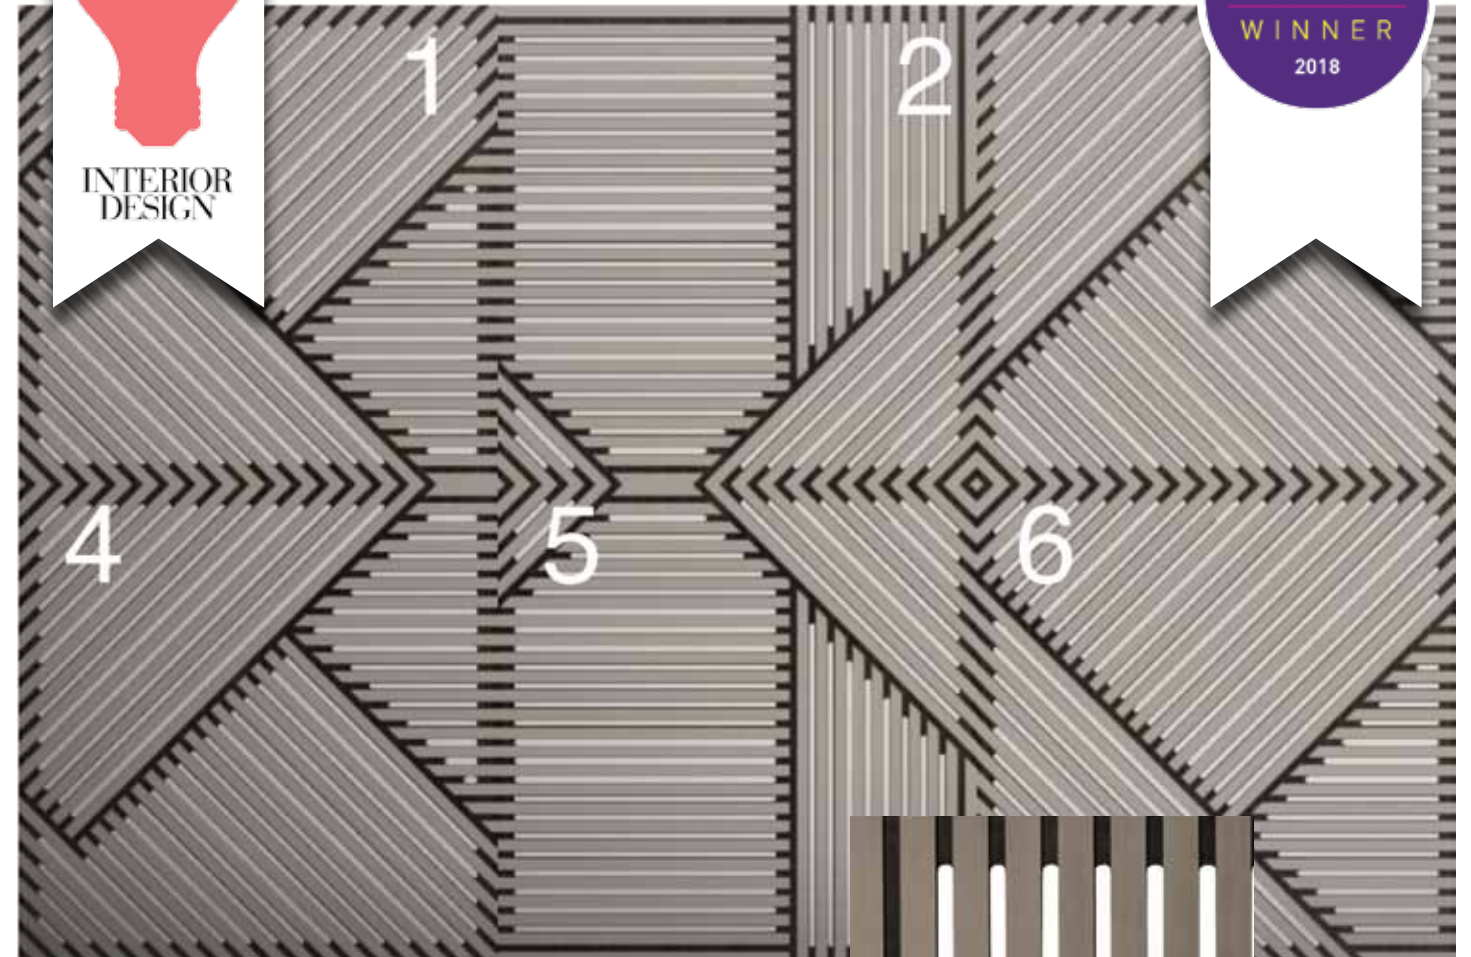

Pattern: 1, 2, 3, 4, 5, 6  
Noir

Color: Greige Noir

face line →  
groove →

The Futura and FuturaSound Collection is comprised of 6 different patterns (4,5,6 mirror 1,2,3).

Material: Plyboo RealCore® bamboo  
Dimensions: 3/4" x 47 3/4" x 47 3/4" or 19mm x 1213mm x 1213mm  
Fire Rating: Class C (Class B available)

Color: Greige Noir

face line →  
groove →  
cut-out →

Panels can be rotated and combined to create 5000+ unique designs.

Material: Plyboo RealCore® bamboo  
Dimensions: 3/4" x 47 3/4" x 47 3/4" or 19mm x 1213mm x 2432mm  
Fire Rating: Class C (Class B available) NRC: avg. 0.67 with QuietWall