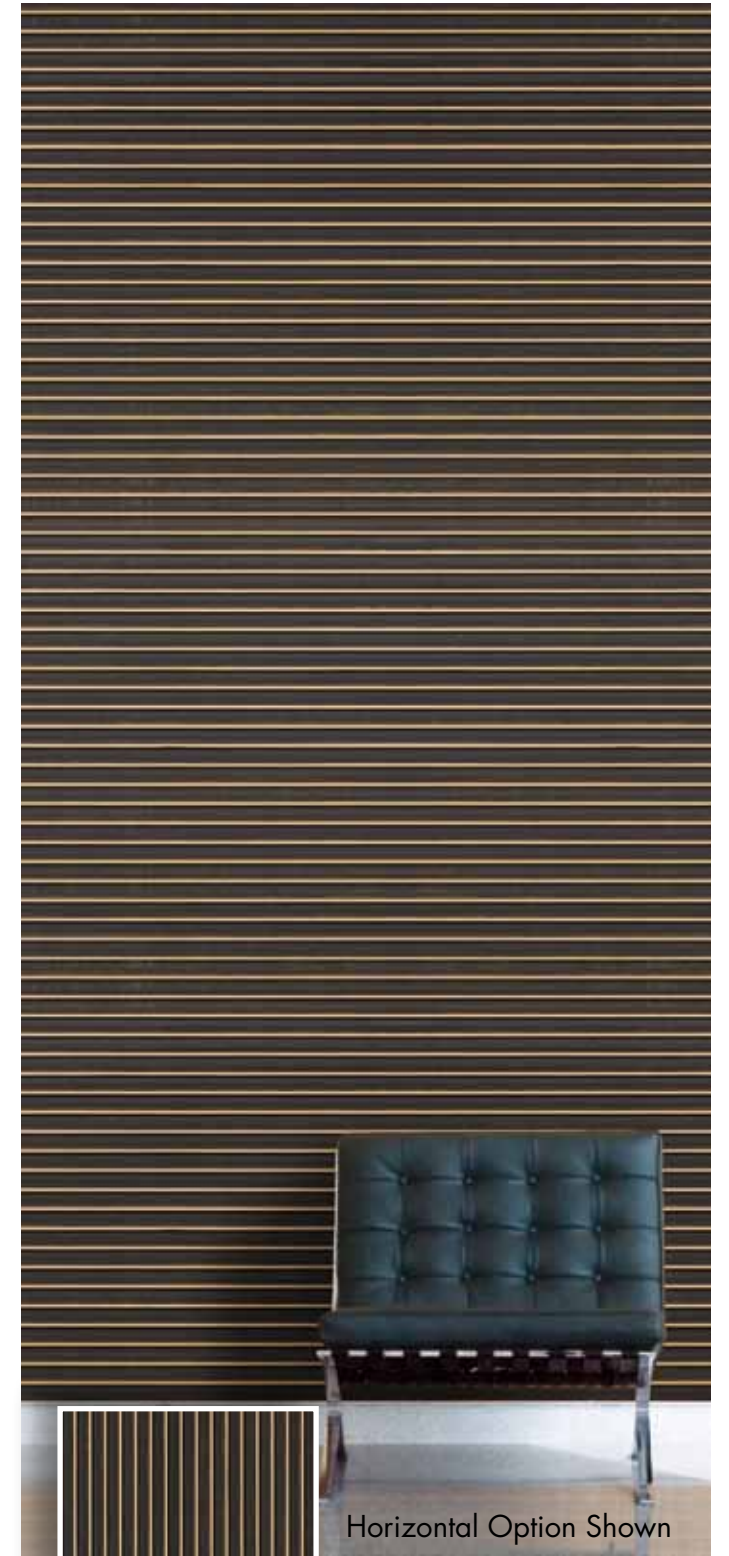

Horizontal Option Shown

Style: SL105
Bronze Noir

Material: Plyboo RealCore® bamboo
Dimensions: 3/4" x 47 3/4" x 95 3/4" or 19mm x 1213mm x 2432mm
Fire Rating: Class C (Class B available) NRC: avg. 0.70 with QuietWall

Material: Plyboo RealCore® bamboo
Dimensions: 3/4" x 47 3/4" x 95 3/4" or 19mm x 1213mm x 2432mm
Fire Rating: Class C (Class B available)