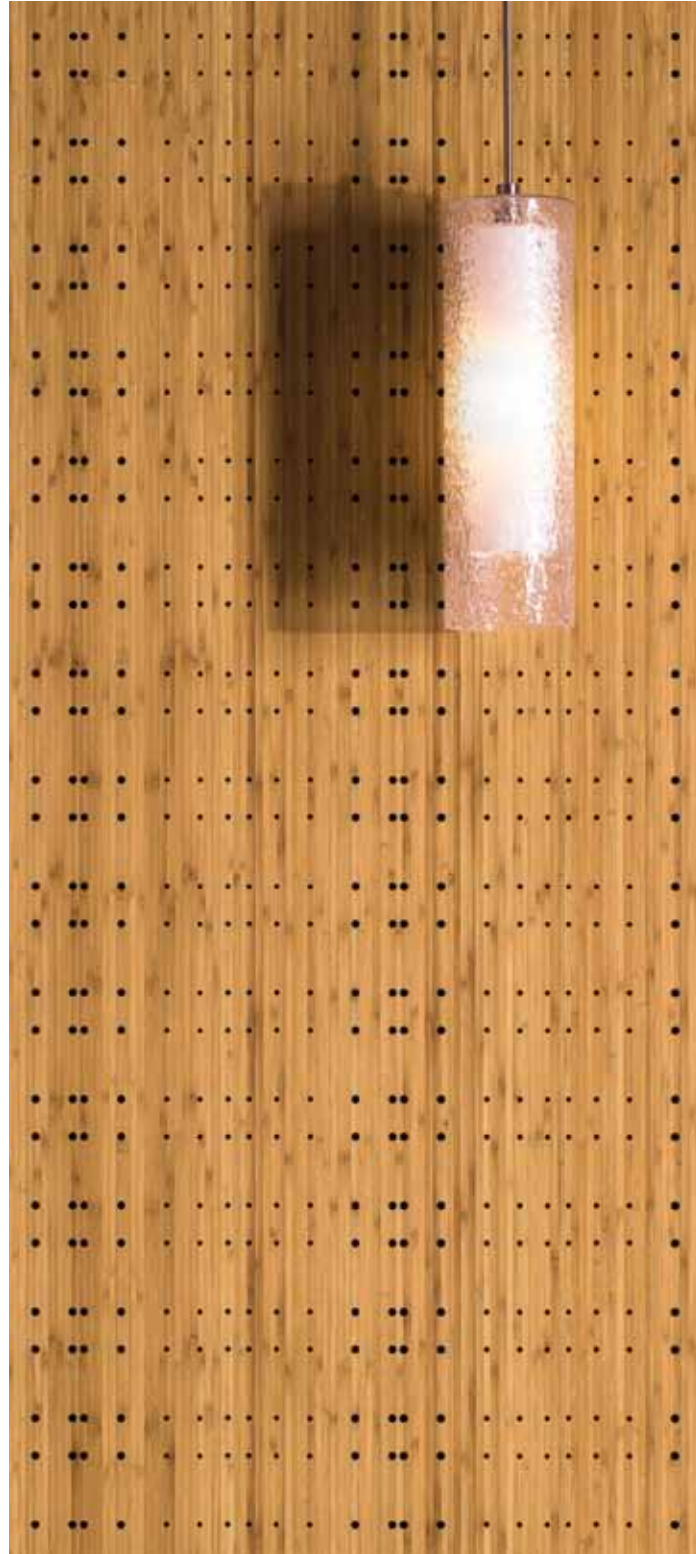

Sound Collection

Style: A1
Amber