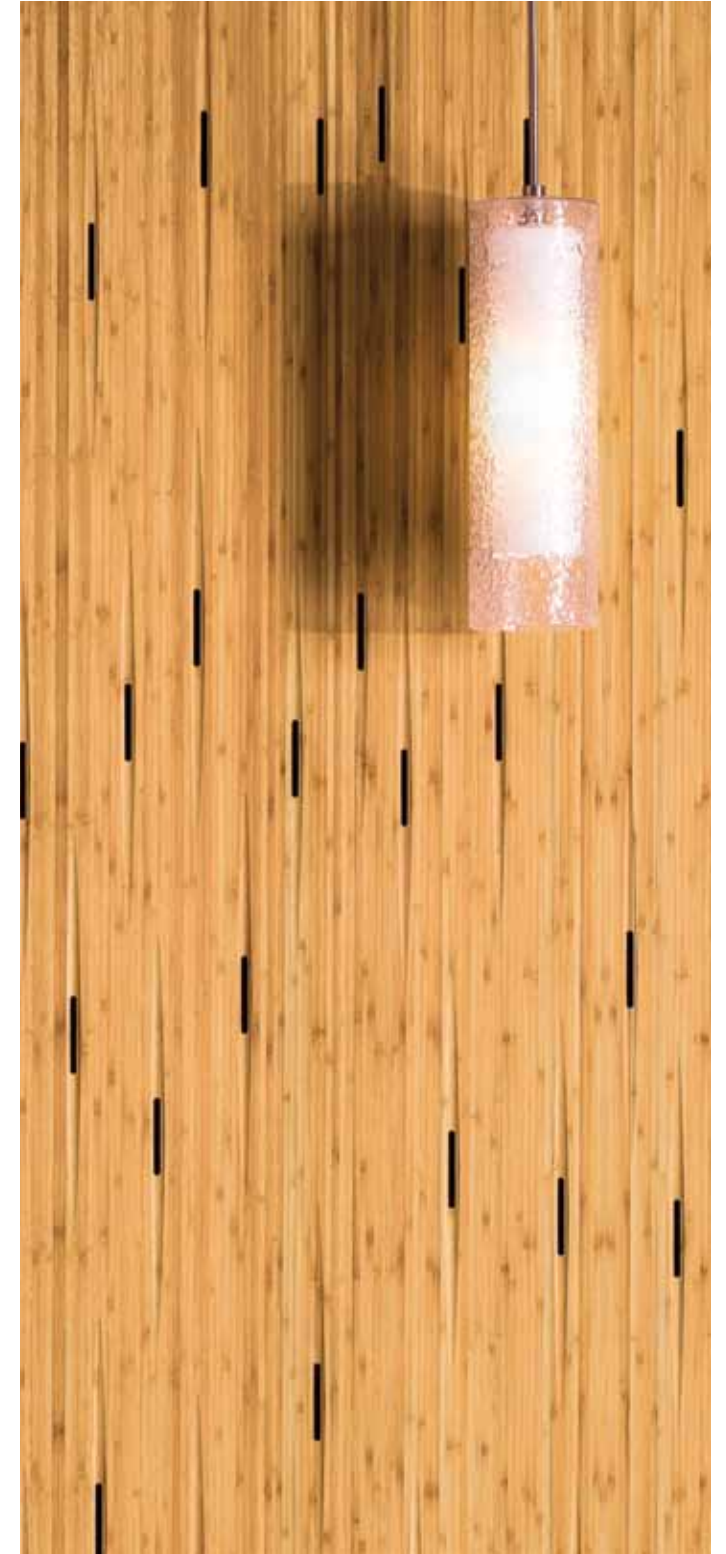

Style: A4
Amber

Material: Plyboo RealCore® bamboo
Dimensions: 3/4" x 47 3/4" x 95 3/4" or 19mm x 1213mm x 2432mm
Fire Rating: Class C (Class B available) NRC: avg 0.50 with QuietWall

Material: Plyboo RealCore® bamboo
Dimensions: 3/4" x 47 3/4" x 95 3/4" or 19mm x 1213mm x 2432mm
Fire Rating: Class C (Class B available) NRC: avg. 0.50 with QuietWall