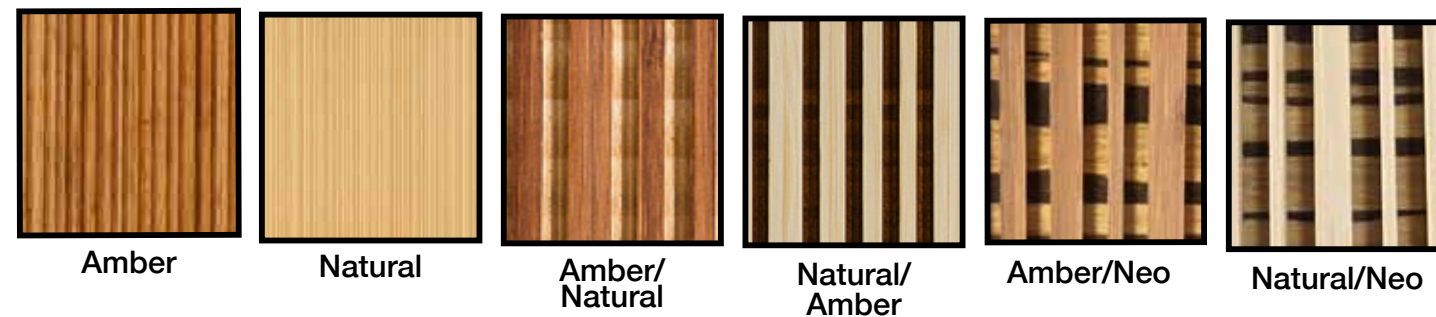

# Plyboo®

Architectural Walls + Ceilings + Acoustics

**Signature** Prefinished **Decorative Panel Colors** plyboo®

**DuoTone™** Prefinished

**Natural** Clear Finish

Plyboo RealCore® bamboo decorative panels are prefinished in a wide range of colors. Custom colors are available in oil, stain and paint finishes.