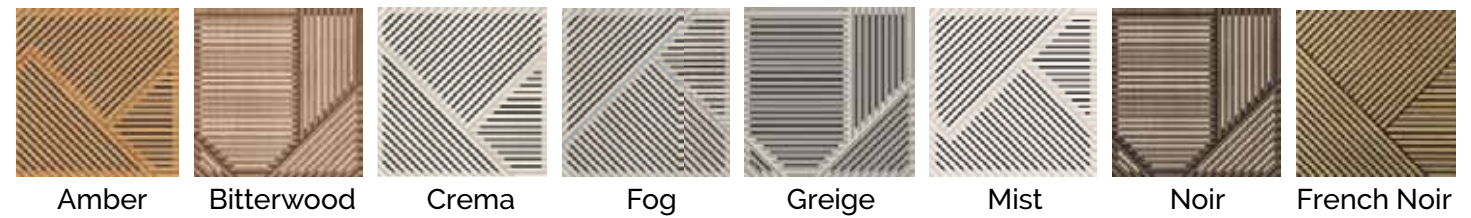

Material: Plyboo RealCore® bamboo
Dimensions: 3/4" x 47 3/4" x 47 3/4" or 19mm x 1213mm x 2432mm
Fire Rating: Class C (Class B available) NRC: avg. 0.67 with QuietWall