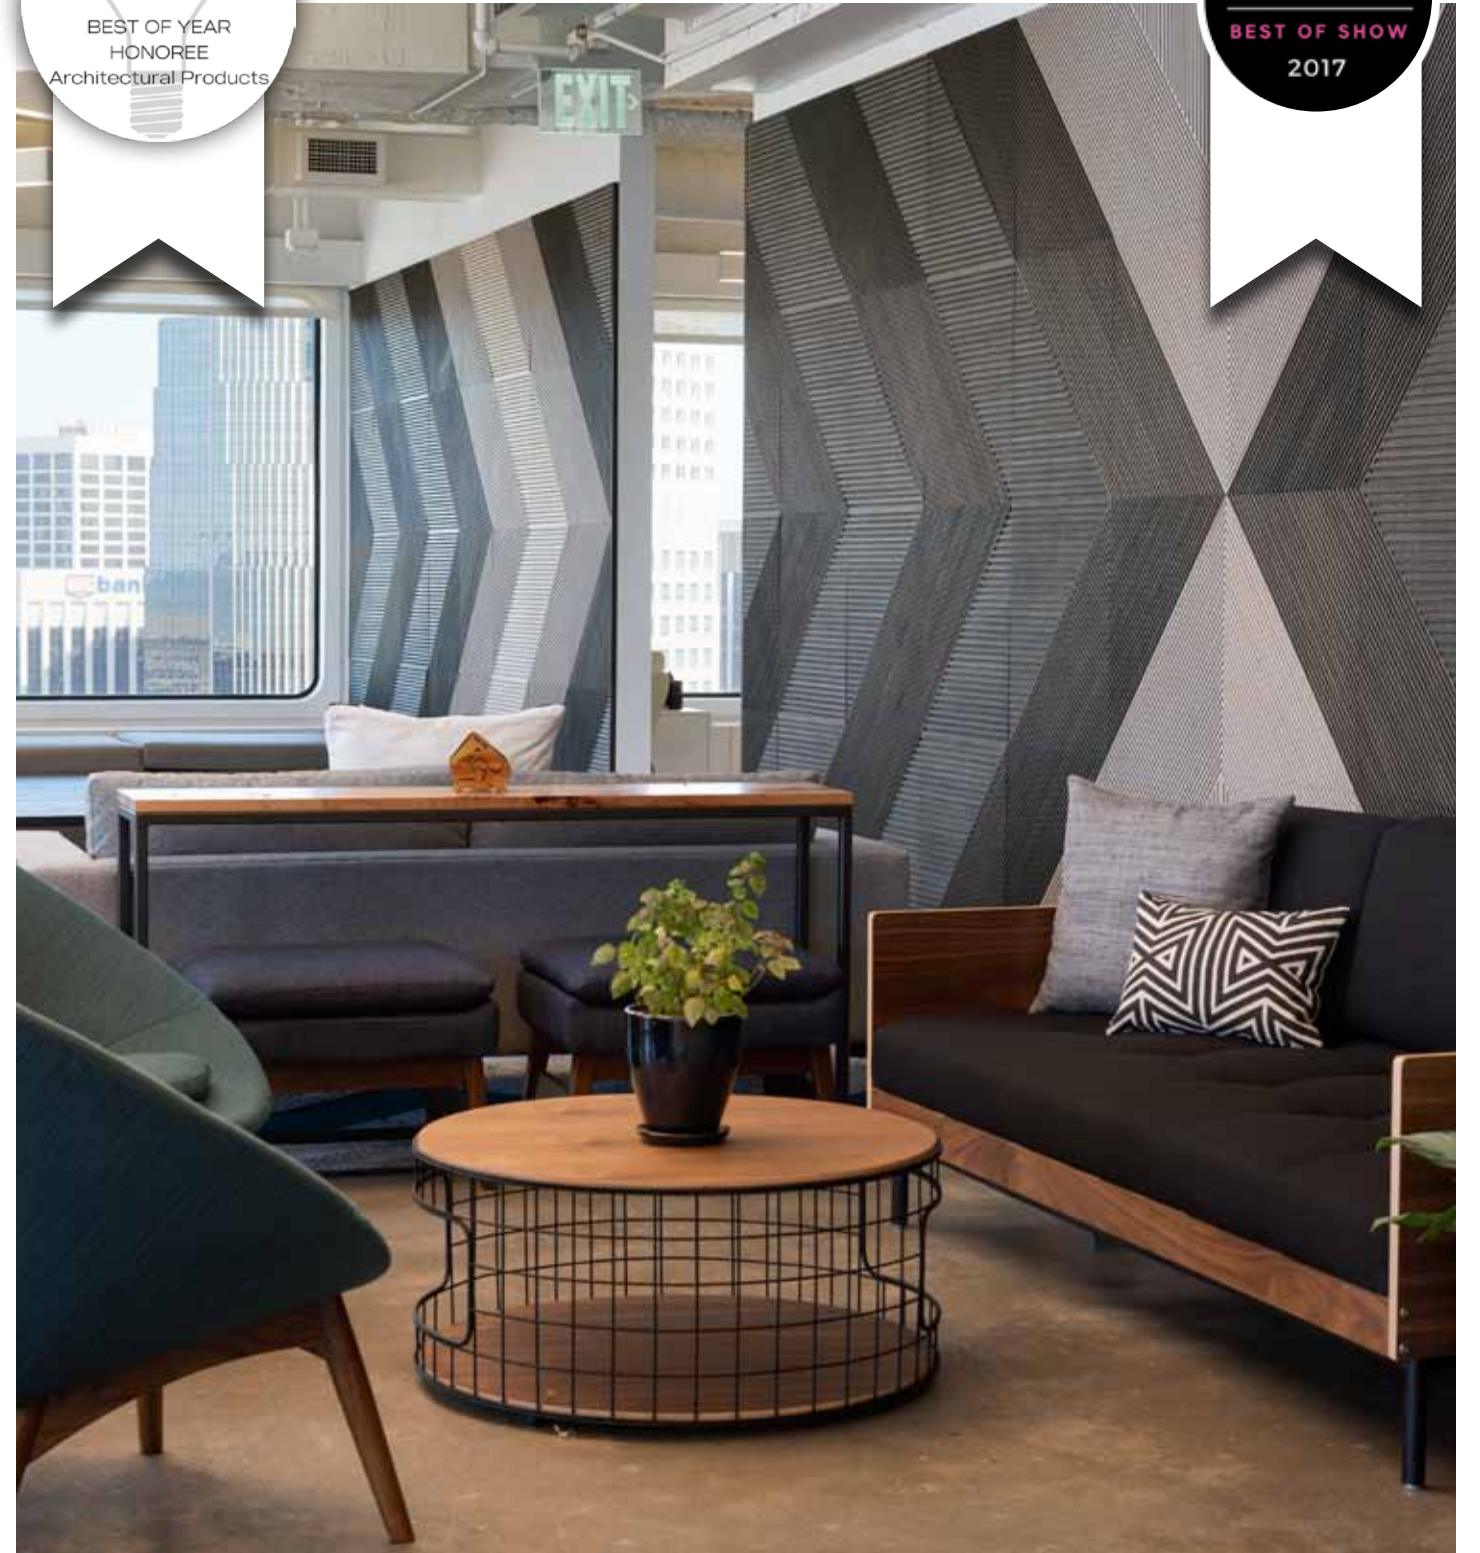

Patterns: ABCD
Fog, Noir

Material: Plyboo RealCore® bamboo
Dimensions: 24" x 24" x 34" or 609.6mm x 609.6mm x 863.6mm
Fire Rating: Class C (Class B available) Geometry: Isosceles Triangles

Material: Plyboo RealCore® bamboo
Dimensions: 24" x 24" x 34" or 609.6mm x 609.6mm x 863.6mm
Fire Rating: Class C (Class B available) Geometry: Isosceles Triangles