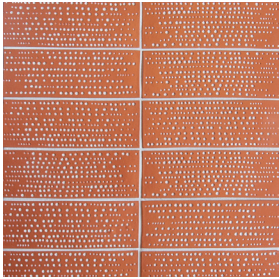

Artisan Tile

STUDIO JBC

HANDMADE ARTISAN CERAMIC TILE COLLECTION FOR WALLS & CEILINGS

PATTERNS

COUNTERPOINT

PALETTE

GESSO

CONSENTINO

TROWEL

GLAZE COLORS

FLAT

Autumn
Angora

Breathless
Sojourn

Charcoal
Soulages

Emerald
Olive

Nude
Shadow