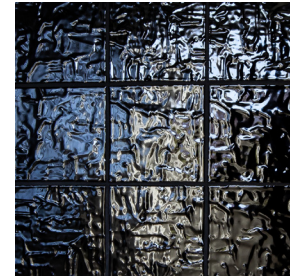

Artisan Tile

STUDIO JBC

HANDMADE ARTISAN CERAMIC TILE COLLECTION FOR WALLS & CEILINGS

PATTERNS

COUNTERPOINT

PALETTE

GESSO

CONSENTINO

TROWEL

GLAZE COLORS

FLAT

Autumn
Angora

Breathless
Sojourn

Charcoal
Soulages

Emerald
Olive

Nude
Shadow