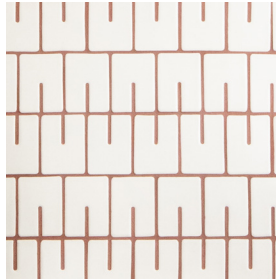

Artisan Tile

STUDIO JBC

HANDMADE ARTISAN CERAMIC TILE COLLECTION FOR WALLS & CEILINGS

PATTERNS

COUNTERPOINT

PALETTE

GESSO

CONSENTINO

TROWEL

GLAZE COLORS

FLAT

Autumn
Angora

Breathless
Sojourn

Charcoal
Soulages

Emerald
Olive

Nude
Shadow

SPECIFICATIONS

TILE DIMENSIONS:

Varies by pattern, (actual sizes will vary due to handmade process)

THICKNESS:

5/16"

TILE CONSTRUCTION:

Handmade ceramic recycled Tennessee clay.

BOX QUANTITY: