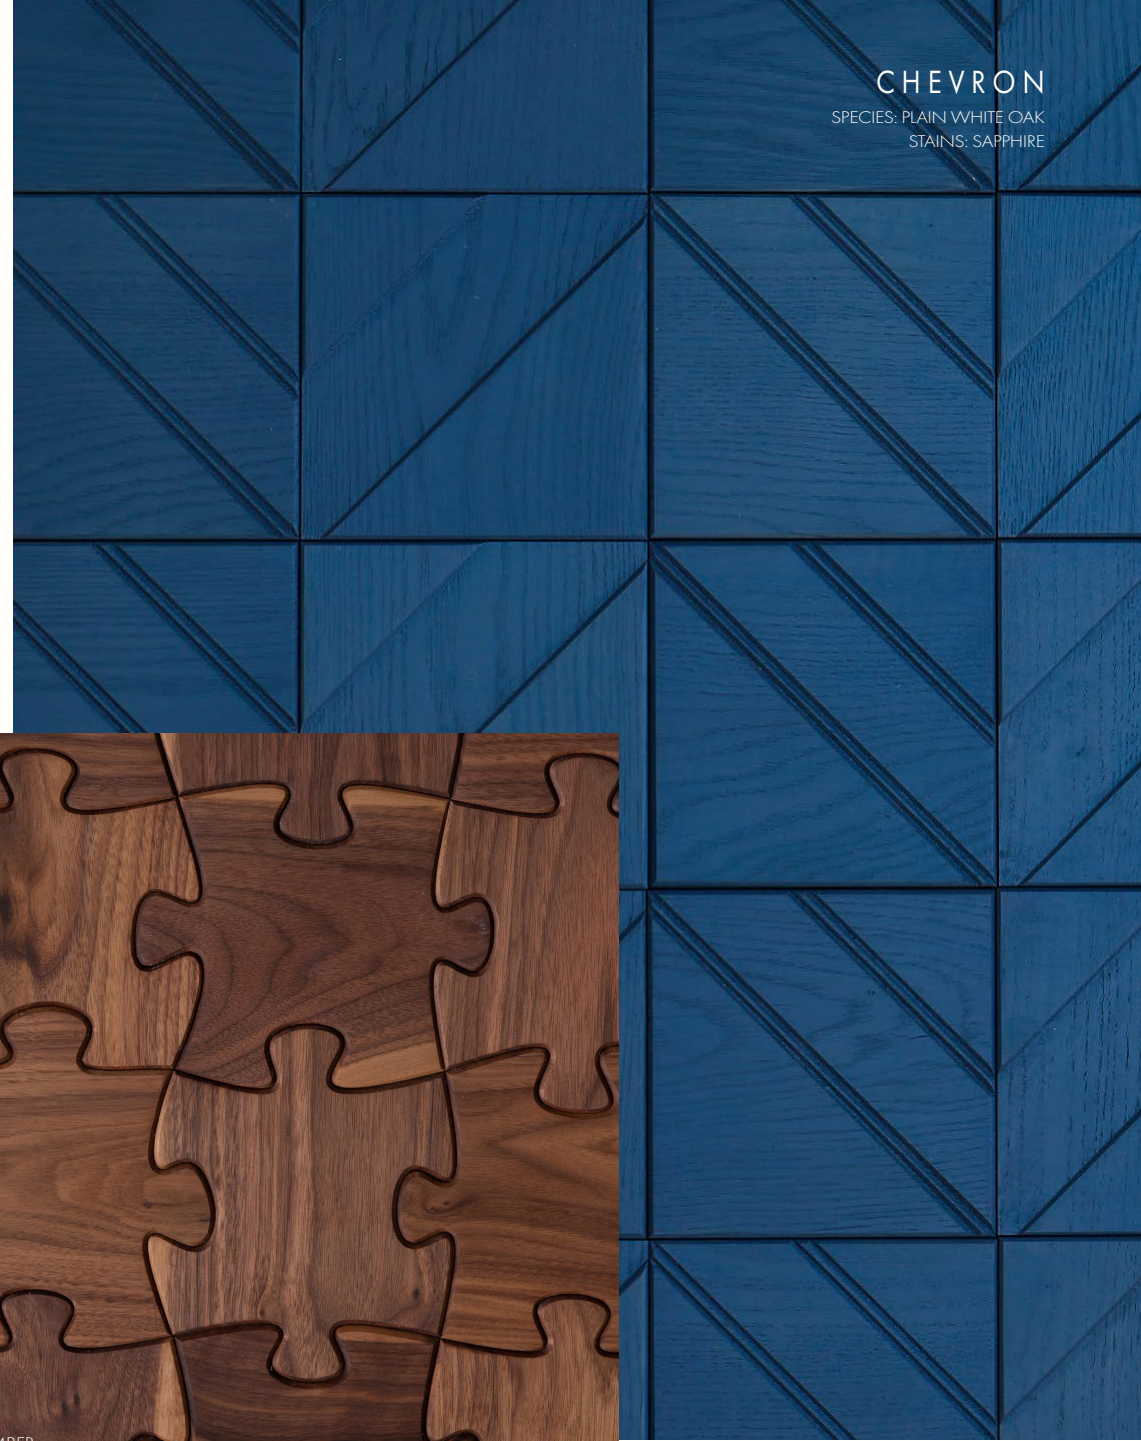

CHEVRON

SPECIES: PLAIN WHITE OAK
STAINS: SAPPHIRE