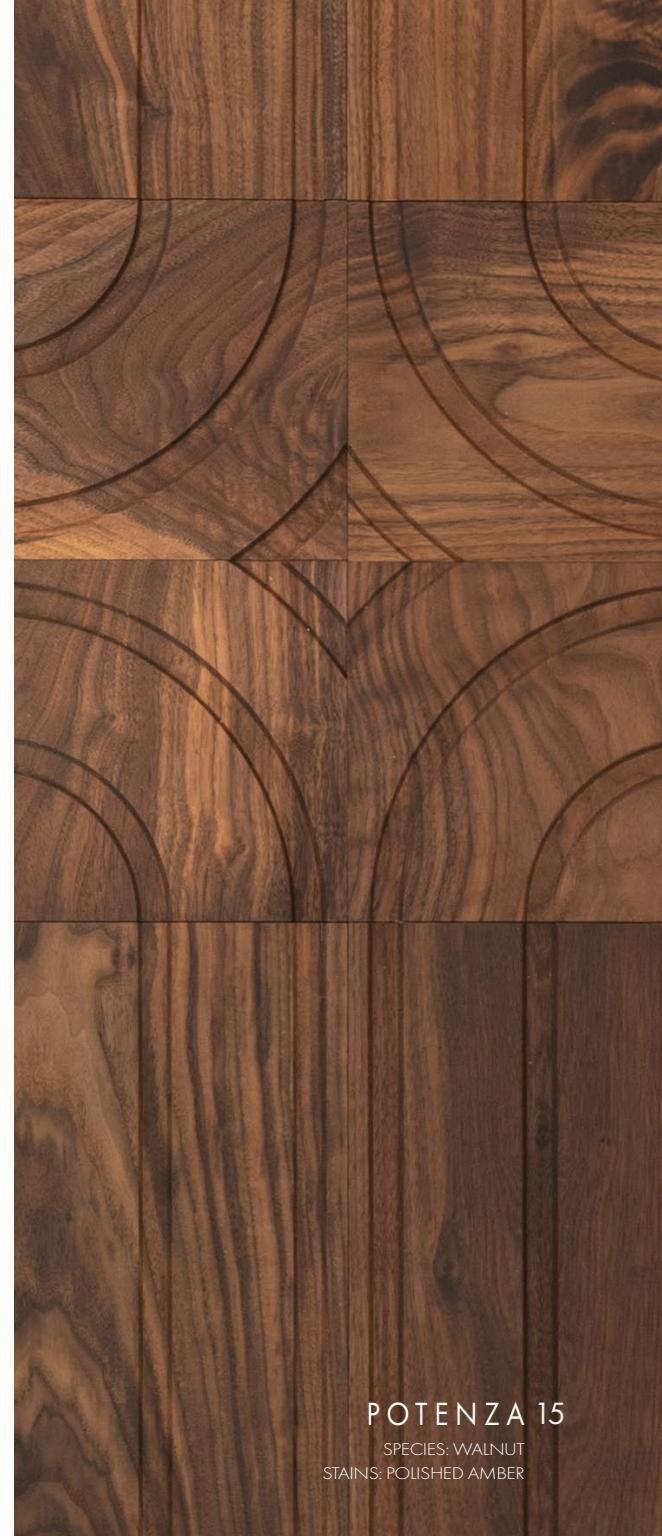

FEBBRAIO 7

SPECIES: PLAIN WHITE OAK
STAINS: PICKLED, GRIS & SAPPHIRE

8 KALEIDOSCOPE

SPECIES: PLAIN WHITE OAK
STAINS: GRIS, PICKLED & SAPPHIRE

CHEVRON

SPECIES: PLAIN WHITE OAK
STAINS: SAPPHIRE

JIGSAW

SPECIES: WALNUT
STAINS: POLISHED AMBER

10 SWOOP

WALNUT: POLISHED AMBER
WHITE OAK: PICKLED & BLACK

12 SEXTANT
WALNUT: POLISHED AMBER
PLAIN WHITE OAK: SLATE

CHAINED 13
SPECIES: PLAIN WHITE OAK
STAINS: MIST & SLATE

POTENZA 15
SPECIES: WALNUT
STAINS: POLISHED AMBER

BORSANI

SPECIES: PLAIN WHITE OAK
STAINS: DOLPHIN & PICKLED

20 ARROW

SPECIES: PLAIN WHITE OAK
STAINS: GRIS

OFF THE GRID 21

SPECIES: WALNUT
STAINS: GREY MOONSTONE

GENERAL SPECIFICATIONS

Engineered Wood Construction: