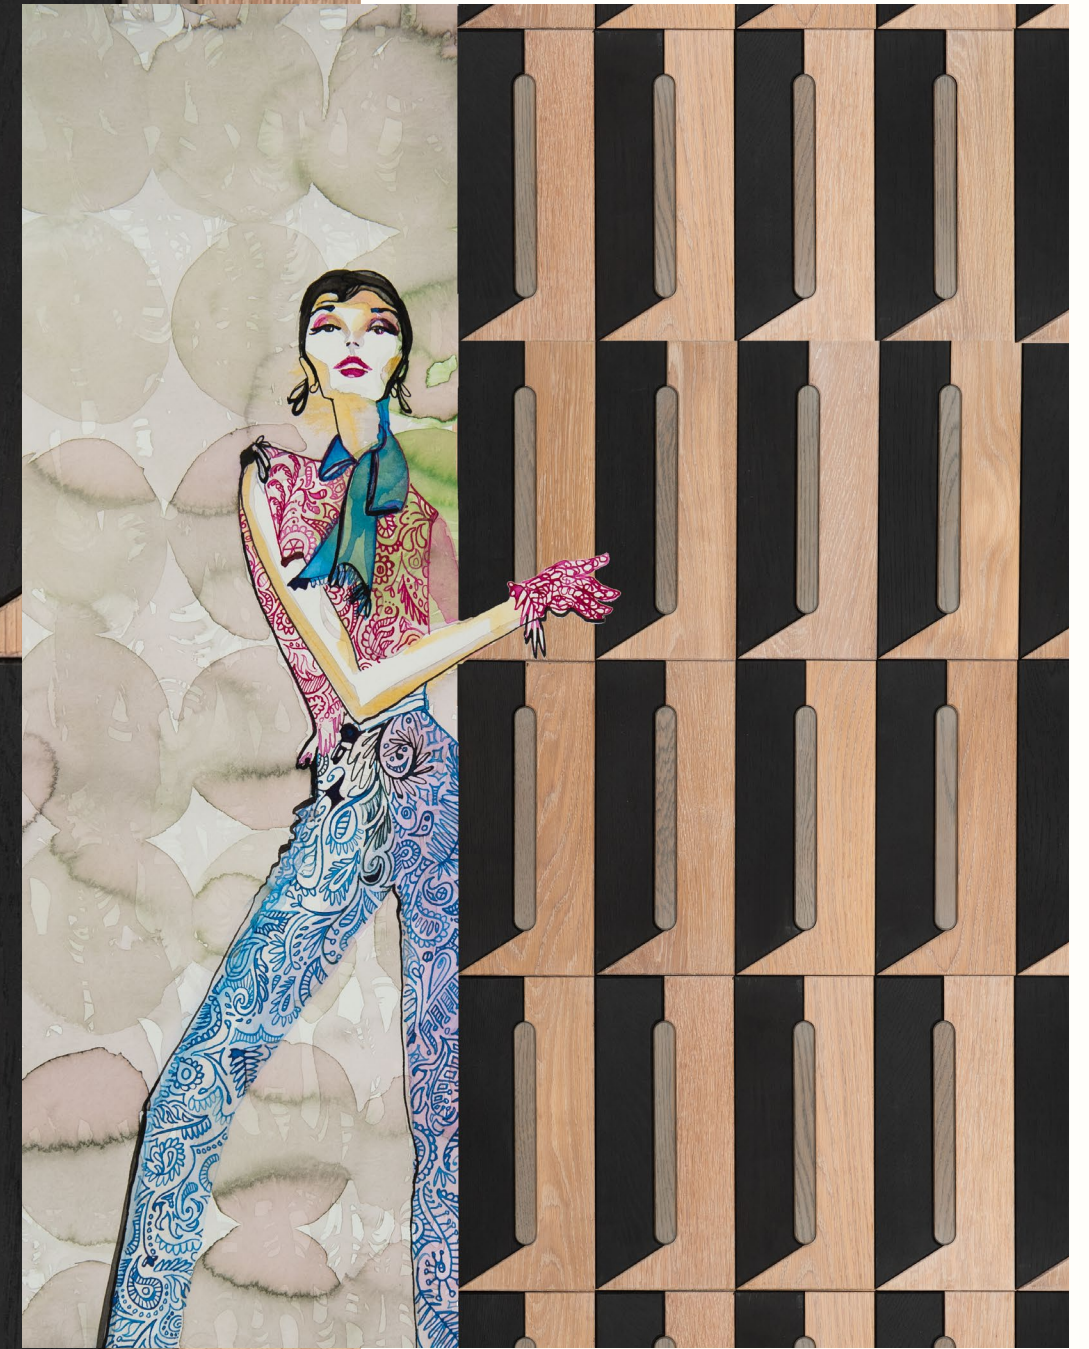

GENERAL SPECIFICATIONS

Engineered Wood Construction:

4mm Wear Layer over 9 ply substrate.

Thickness: 5/8"

Box Quantity: Varies by pattern.

Minimum: 1 box per pattern.

Application:

Commercial & Residential.
Flooring, vertical surfaces, ceilings.
Application varies by pattern.
Not suitable for outdoors.

Fire Rating:

Class C standard.
Class B available upon request.

Finishing:

Oil staining system. No VOC
Available unfinished.
Hand sanded, hand finished.

Installation: Glue Down.

Pricing:

Varies by pattern and species.
Any finish combination may be
used for the same price.

Leadtime:

6-8 weeks for production.
Not including shipping/ transit
times from San Diego.
Expediting options available.